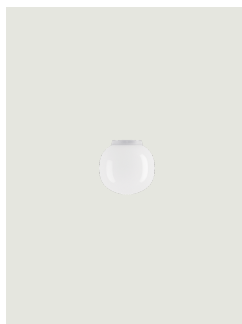

Options of Volum

Volum 14 Ceiling