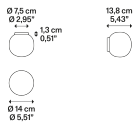

Volum 14 Wall

Light source

E14 LED T18
1x 5 W
Max 15 W
Ø max 5 cm – 1,96"
W / L 9 cm – 3,54"

Bulb not included

Structure: Silicone

Translucent

Diffuser: Blown glass

Polished White

Code

18741 1200

Net weight: 0.74 kg

Parcels: 2

IP54

IK02

CE

RoHS