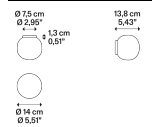

## Volum

#### Light source

E14 LED T18  
1x 5 W  
Max 15 W  
Ø max 5 cm – 1,96"  
W / L 9 cm – 3,54"

Bulb not included