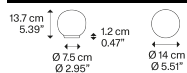

Volum,  
Design by Snøhetta

Model Volum 14

Volum celebrates the elegance of simplicity with a series of lamps that, in their similar yet intimately different shapes, complement each other in poetic compositions that narrate an all-round illumination, tailored for various functions and uses. Behind its apparent simplicity, the collection designed in collaboration with architectural firm Snøhetta conceals a complex technical achievement, paying homage to the ancient glassblowing technique that gives life to naturally imperfect shapes. The blown glass spheres of the diffuser, available in diameters of 14, 22, 29, and 42 cm, feature a glossy white finish that evenly radiates light.

Volum 14

Light source

E14 LED T18 Ø max 6 cm  
1x 5 W (max 10 W) Ø max  
2,36"  
W / L max 9 cm  
W / L max 3,54"

On / Off Switch the cord

E14 LED T18 Ø max 6 cm  
1x 5 W (max 10 W) Ø max  
2,36"  
W / L max 9 cm  
W / L max 3,54"