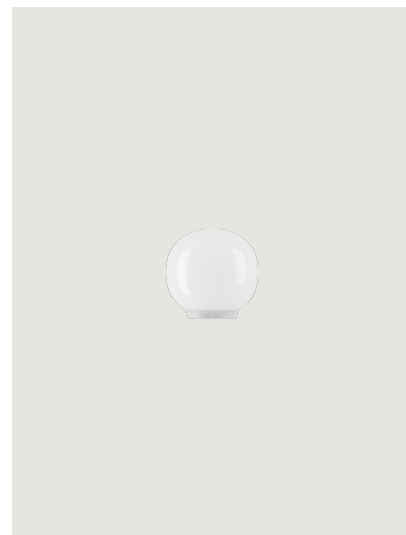

Volum,  
Design by Snøhetta

Model Volum 14

Volum celebrates the elegance of simplicity with a series of lamps that, in their similar yet intimately different shapes, complement each other in poetic compositions that narrate an all-round illumination, tailored for various functions and uses. Behind its apparent simplicity, the collection designed in collaboration with architectural firm Snøhetta conceals a complex technical achievement, paying homage to the ancient glassblowing technique that gives life to naturally imperfect shapes. The blown glass spheres of the diffuser, available in diameters of 14, 22, 29, and 42 cm, feature a glossy white finish that evenly radiates light.

Volum 14

Light source

E14 LED T18 Ø max 6 cm  
1x 5 W (max 10 W) Ø max  
2,36"  
W / L max 9 cm  
W / L max 3,54"

On / Off Switch the cord

E14 LED T18 Ø max 6 cm  
1x 5 W (max 10 W) Ø max  
2,36"  
W / L max 9 cm  
W / L max 3,54"

Dimmer switch on the cord

Bulb not included

Structure: Silicone

Translucent

Diffuser: Blown glass

Polished White

On / Off

18781 1200