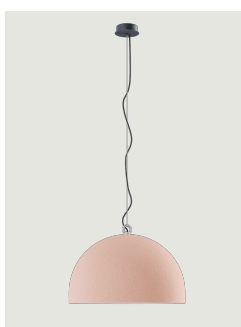

Urban Concrete

Model Urban Concrete 25

Thanks to the contrast between the three cement finishes – *soft gray*, *tough gray* and *pink dust* – and the pure white of the diffuser's internal surface, Urban Concrete gives a touch of material appeal and sophistication to any interior.

Urban Concrete 25

Light source

LED E27
1 max 25 W

Inside diffuser: Metal

-  White
-  White
-  White

Outside diffuser: Metal

-  Pink Dust
-  Tough Gray
-  Soft Gray

Code

50210 6100
50210 3100
50210 3000

Net weight: 1.45 kg

Parcels: 1

IP20

Energy Saving 

 DIM

Options of Urban Concrete

Urban Concrete 50