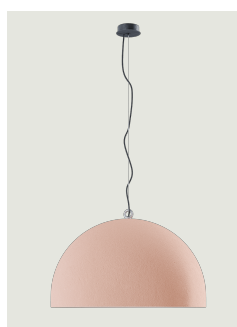

Urban Concrete 80