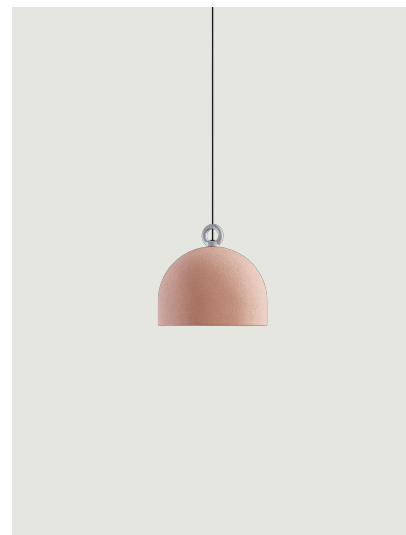

Urban Concrete

Model Urban Concrete 25

Thanks to the contrast between the three cement finishes – *soft gray*, *tough gray* and *pink dust* – and the pure white of the diffuser's internal surface, Urban Concrete gives a touch of material appeal and sophistication to any interior.

Urban Concrete 25

Light source

LED E27
1 max 25 W

Inside diffuser: Metal

-  White
-  White
-  White

Outside diffuser: Metal

-  Pink Dust
-  Tough Gray
-  Soft Gray

Code