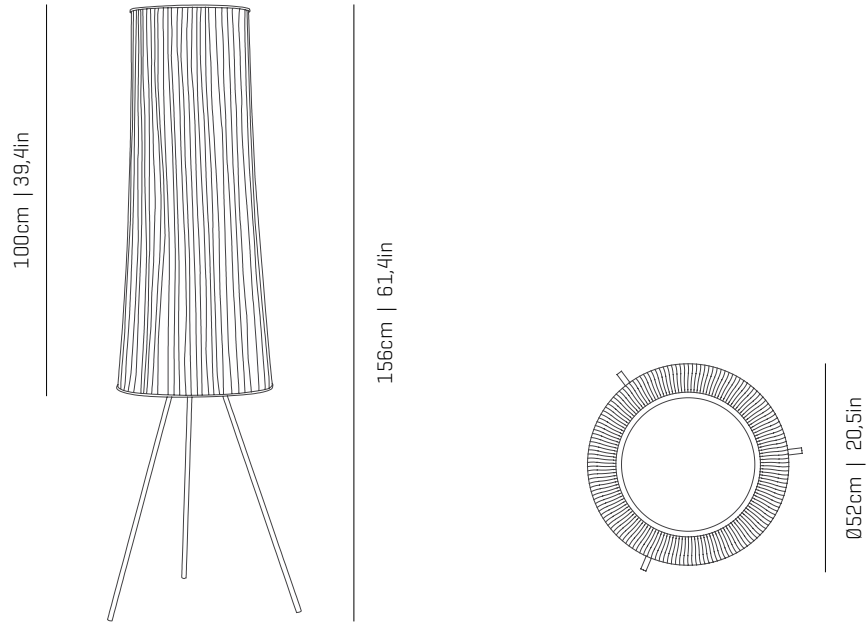

a

emotional light

ura collection