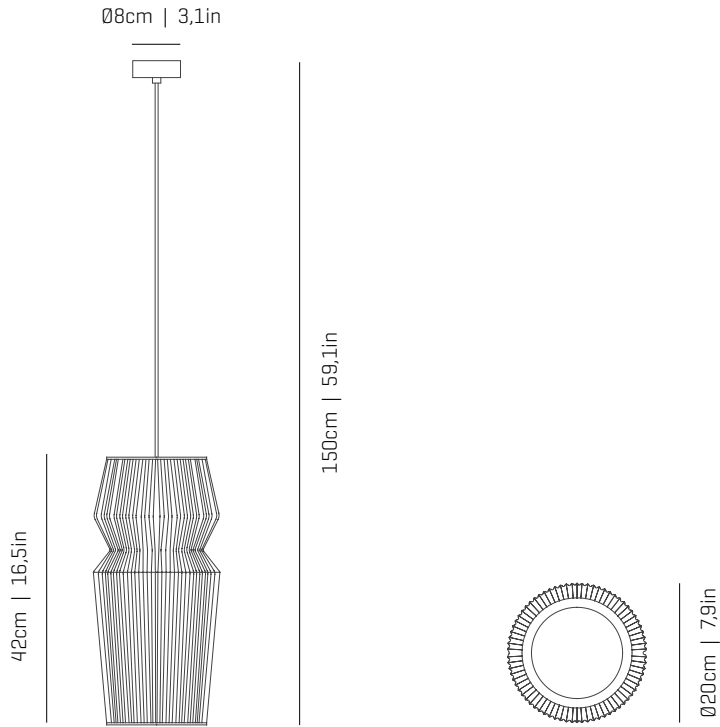

a

emotional light

ura collection

ref. UR204

MATERIALS & COMPONENTS | MATERIALES & COMPONENTES

LAMP SHADE | TULIPA

Painted stainless steel | One color to choose
Acero inoxidable pintado | Un color a elegir

BL

BE

G

T

CUSTOM
COLOR

Stainless steel
Acero inoxidable

CANOPY AND CABLE

FLORÓN Y CABLE

Steel gloss nickel-plated
Acero níquel-satinado

Transparent or black cable
Cable transparente o negro

Standard: 150cm | 59,1in
Length/largo customizable
120V: 200cm | 78,7in

RECOMMENDED BULBS

BOMBILLAS RECOMENDADAS

230V - 50Hz

- E27 LED Vintage - Max. 1x12 W
- E27 LED Standard - Max. 1x12 W

120V - 60Hz

- E26 LED - Max. 1x12 W

OTHER DATA | OTROS DATOS

NET WEIGHT

PESO NETO
1,1kg | 2,4lb

PACKAGING

EMBALAJE
46x24x25cm | 18,1x 9,4x 9,8in
1,6kg | 3,5lb

ELECTRICAL FEATURES