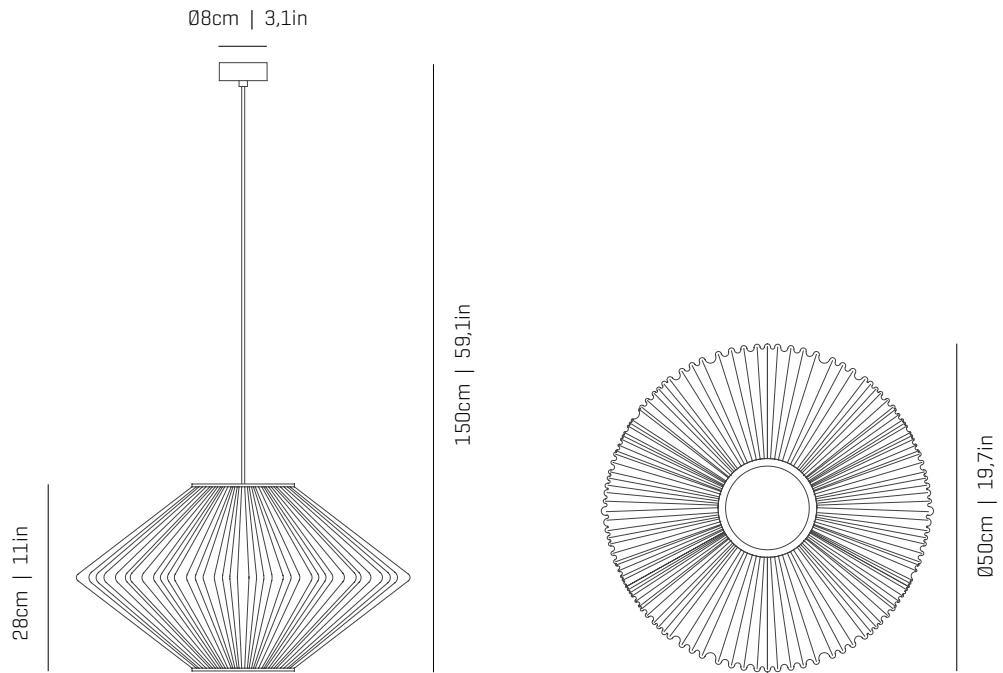

a

emotional light

ura collection