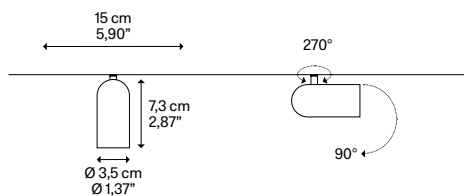

Bambi 35 SPOTLIGHT

Description
Descrizione

Compact 48V spotlight for the DOUBLEZERO7 track system.

Proiettore compatto a 48V per installazione su binario DOUBLEZERO7.

Optics
Ottica

The product is supplied with three interchangeable optics and an integrated honeycomb louvre.

Il prodotto viene fornito con tre ottiche intercambiabili e filtro honeycomb inclusi.

Metal structure
Montatura in metallo

● Extra Matte Black
Nero Extra Opaco

● Extra Matte Champagne
Champagne Extra Opaco

● Extra Matte Black
Nero Extra Opaco

● Extra Matte Champagne
Champagne Extra Opaco

Type of dimming
Dimmerazione

Code
Codice

T07062 2027

T07062 4527

T07162 2027

T07162 4527

Code **A**
Codice

T07062 2030

T07062 4530

T07162 2030

T07162 4530

Beam angle
Angolo del fascio

SPOT

MEDIUM

WIDE

HONEYCOMB LOUVRE

Light source **A**
Sorgente luminosa

LED
2700 K
8 W
768 lm
CRI 90
MacAdam 3-Step

Light source **B**
Sorgente luminosa

LED
3000 K
8 W
792 lm
CRI 90
MacAdam 3-Step

Net weight 120 g
Peso netto 0,26 lbs

Pack Colli 1