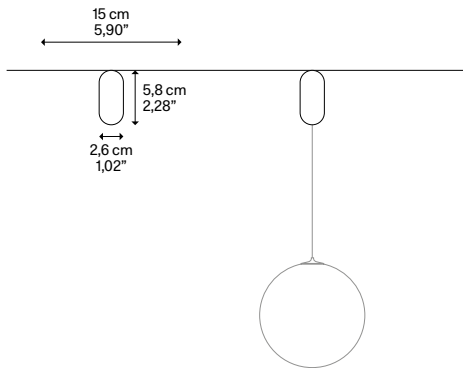

DOUBLEZERO7

Cluster Clip

Description
Descrizione

Adapter with integrated clip for connecting and installing Lodes Cluster pendants on the track. Compatible lamps are shown in the dedicated section below.