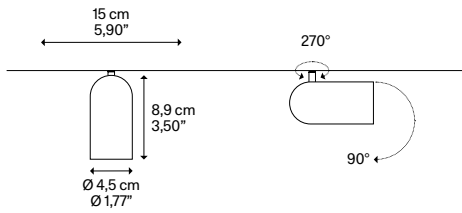

CATEGORY 007 TRACK LIGHT MODULES **NEW**

DESIGN Lodes, 2026

DOUBLEZERO7

Bambi 45 SPOTLIGHT

Description
Descrizione

Compact 48V spotlight for the DOUBLEZERO7 track system.

Proiettore compatto a 48V per installazione su binario DOUBLEZERO7.

Optics
Ottica

The product is supplied with three interchangeable optics and an integrated honeycomb louvre.

Il prodotto viene fornito con tre ottiche intercambiabili e filtro honeycomb inclusi.

Metal structure
Montatura in metallo

● Extra Matte Black
Nero Extra Opaco

● Extra Matte Champagne
Champagne Extra Opaco

● Extra Matte Black
Nero Extra Opaco

● Extra Matte Champagne
Champagne Extra Opaco

Type of dimming
Dimmerazione

Code
Codice

T07063 2027

T07063 4527

T07163 2027

T07163 4527

Code **A**
Codice

T07063 2030

T07063 4530

T07163 2030

T07163 4530

Beam angle
Angolo del fascio

SPOT

MEDIUM

WIDE

HONEYCOMB LOUVRE

Light source **A**
Sorgente luminosa

LED
2700 K
12 W
1340 lm
CRI 90
MacAdam 3-Step

Light source **B**
Sorgente luminosa

LED
3000 K
12 W
1390 lm
CRI 90
MacAdam 3-Step

Net weight 220 g
Peso netto 0,48 lbs

Pack Colli 1