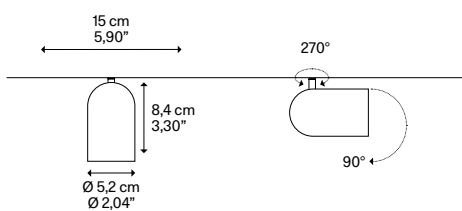

Solitaire WALLWASHER

Description
Descrizione

Compact 48V wallwasher spotlight for installation on the DOUBLEZERO7 track system.

Proiettore compatto wallwasher a 48V per installazione su binario DOUBLEZERO7.

Metal structure
Montatura in metallo

● Extra Matte Black
Nero Extra Opaco

● Extra Matte Champagne
Champagne Extra Opaco

● Extra Matte Black
Nero Extra Opaco

● Extra Matte Champagne
Champagne Extra Opaco

Type of dimming
Dimmerazione

Code **A**
Codice

T07051 2027

T07051 4527

T07151 2027

T07151 4527

Code **B**
Codice

T07051 2030

T07051 4530

T07151 2030

T07151 4530

Optics
Ottica

The wallwasher optic is designed to provide uniform illumination of walls and vertical surfaces.

L'ottica wallwasher è progettata per garantire un'illuminazione uniforme di pareti e superfici verticali.

Beam angle
Angolo del fascio

WALLWASHER

Light source **A**
Sorgente luminosa

LED
2700 K
10 W
1970 lm
CRI 90
MacAdam 3-Step

Light source **B**
Sorgente luminosa

LED
3000 K
10 W
2100 lm
CRI 90
MacAdam 3-Step

Net weight 260 g
Peso netto 0,57 lbs

Pack Colli 1