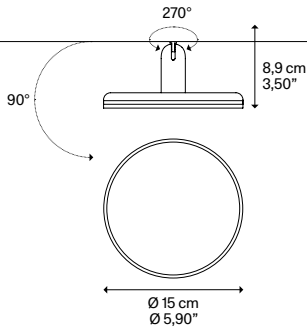

Net weight 360 g
Peso netto 0,79 lbs

Pack 1
Colli 1