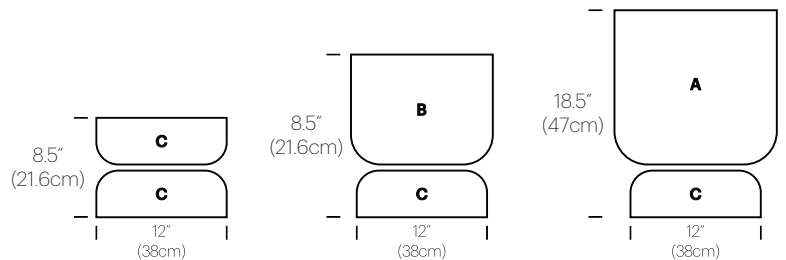

SPECIFICATIONS

Voltage : 120-240V 50/60Hz
 Power Consumption : 20W
 Color Temperature : 2700-2200K DTW(Dim to Warm)
 Luminosity : 1800 Lumens
 Luminaire efficacy : 90 Lumens/Watt
 Color Rendition Index: 90 CRI
 Cable length: 6' (1.8m)

CERTIFICATIONS

FINISHES

SHADE

OPAL GLASS

DIMENSIONS

TOTEM TABLE DOUBLE

PRODUCT CODES

Totem Table (CC)	TOTE TBL CC
Totem Table (CB)	TOTE TBL CB
Totem Table (CA)	TOTE TBL CA
Totem Table (BB)	TOTE TBL BB
Totem Table (BA)	TOTE TBL BA

PACKAGING WEIGHT AND DIMENSIONS

Totem A:	8LBS	20" X 20" X 20"
(Shade)	3.6KG	50cm X 50cm X 50cm
Totem B:	6.5LBS	17" X 17" X 15"
(Shade)	3KG	39cm X 43cm X 43cm
Totem C:	4LBS	16.5" X 16.5" X 10"
(Shade)	1.8KG	42cm X 42cm X 25cm