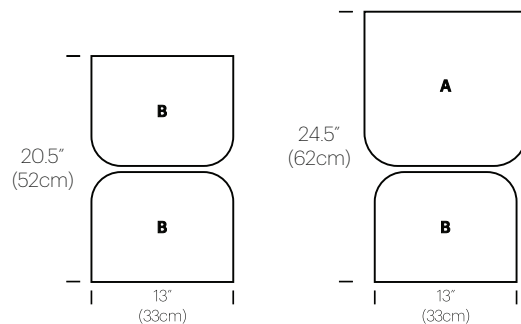

SPECIFICATIONS

Voltage : 120-240V 50/60Hz
 Power Consumption : 20W
 Color Temperature : 2700-2200K DTW(Dim to Warm)
 Luminosity : 1800 Lumens
 Luminaire efficacy : 90 Lumens/Watt
 Color Rendition Index: 90 CRI
 Cable length: 6' (1.8m)

CERTIFICATIONS

FINISHES

SHADE

OPAL GLASS

DIMENSIONS

TOTEM TABLE DOUBLE

PRODUCT CODES

Totem Table (CC)	TOTE TBL CC
Totem Table (CB)	TOTE TBL CB
Totem Table (CA)	TOTE TBL CA
Totem Table (BB)	TOTE TBL BB
Totem Table (BA)	TOTE TBL BA

PACKAGING WEIGHT AND DIMENSIONS

Totem A:	8LBS	20" X 20" X 20"
(Shade)	3.6KG	50cm X 50cm X 50cm
Totem B:	6.5LBS	17" X 17" X 15"
(Shade)	3KG	39cm X 43cm X 43cm
Totem C:	4LBS	16.5" X 16.5" X 10"
(Shade)	1.8KG	42cm X 42cm X 25cm