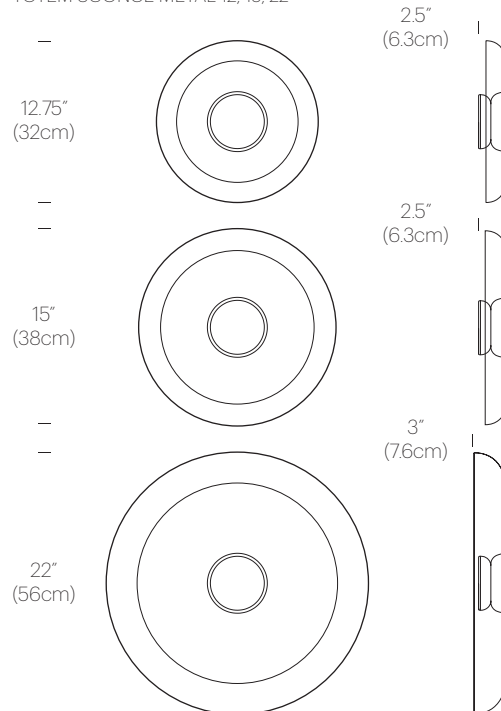

PACKAGING WEIGHT AND DIMENSIONS

Totem Sconce 12	7.35LBS	15" X 15" X 8"
	3.3KGS	38cm X 38cm X 20.3cm
Totem Sconce 15	8.7LBS	17" X 17" X 8"
	3.3KGS	43cm X 43cm X 20.3cm
Totem Sconce 22	10.25LBS	24" X 24" X 10.25"
	3.3KGS	61cm X 61cm X 26cm

BLACK

WHITE

TERRACOTTA

FOREST

SLATE

ESPRESSO

DIMENSIONS

TOTEM SCONCE METAL 12, 15, 22