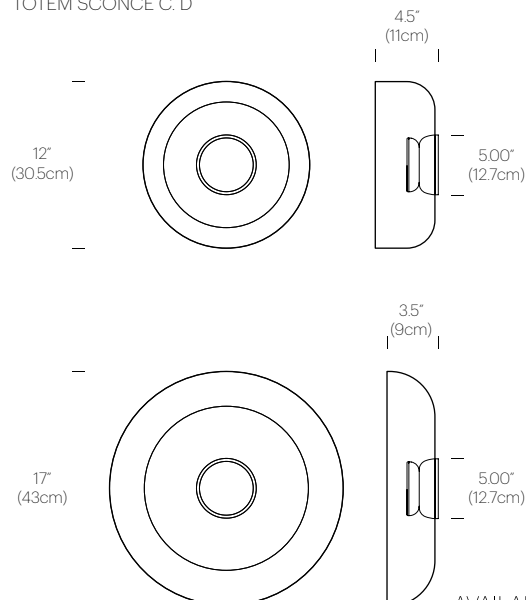

DIMENSIONS

TOTEM SCONCE C, D

AVAILABLE WITH
CORD + DIMMER
SEE PAGE 344