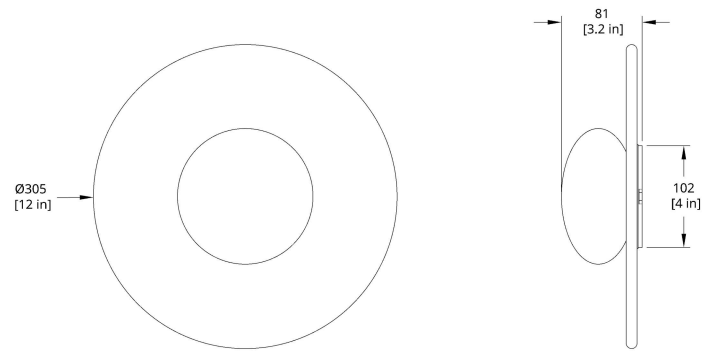

PRODUCT WEIGHT

Small: 1.5 lbs / 0.7 kg | Medium: 2.5 lbs / 1.2 kg

PERFORMANCE

Delivered Lumens 468.1 lm
 Power Consumption 7.1W
 Luminous Efficacy 66 lm/W
 90 CRI
 Full detail in [photometry summary](#)

CERTIFICATION

SIZE

| | |
|------------|---|
| Small 8.5" | S |
| Medium 12" | M |

DIFFUSER (GLOBE)

| | |
|---------|---|
| Ellipse | E |
|---------|---|

BACKPLATE FINISH

| | |
|--------|----|
| Oat | V1 |
| Straw | V2 |
| Clay | V3 |
| Basalt | V4 |
| Rust | V5 |

IP RATING

| | |
|-------|------|
| IP 65 | IP65 |
|-------|------|

DRAWINGS

TP Topo Sconce Medium

TP Topo Sconce Small