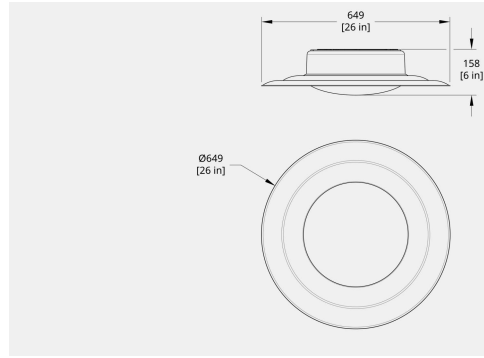

MATERIALS

Spun aluminum, PET, Steel

PRODUCT DIMENSIONS

Small 20 in dia x 6 in H, Medium 26 in dia x 6 in H, Large 31 in dia x 6 in H

PRODUCT WEIGHT

Small 6 lbs / 2.7kg, Medium 7 lbs / 3 kg, Large 8 lbs / 3.6 kg

Tidal dimensional drawings

Tidal dimensional drawings