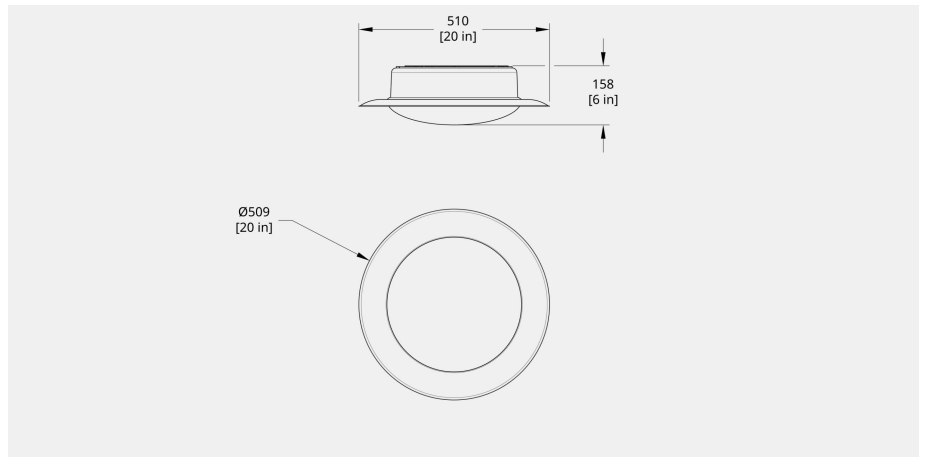

LED LIFESPAN

50k hours

SPECIFICATION LOGIC

SIZE

| | |
|------------|---|
| Small 20" | S |
| Medium 26" | M |
| Large 31" | L |

PRIMARY FINISH COLOR

| | |
|--------------------|------|
| Cream White | PC24 |
| Matte Black | PC30 |
| Berry | PC99 |
| Custom Powder Coat | PCXX |

IP RATING

| | |
|-------|------|
| IP 20 | IP20 |
|-------|------|

DRAWINGS

Tidal dimensional drawings

Tidal

Ceiling Flush Mounts

YOUR PRODUCT CODE

TD-FM- - - - -
- -

MATERIALS

Spun aluminum, PET, Steel

PRODUCT DIMENSIONS

Small 20 in dia x 6 in H, Medium 26 in dia x 6 in H, Large 31 in dia x 6 in H

PRODUCT WEIGHT

Small 6 lbs / 2.7kg, Medium 7 lbs / 3 kg, Large 8 lbs / 3.6 kg