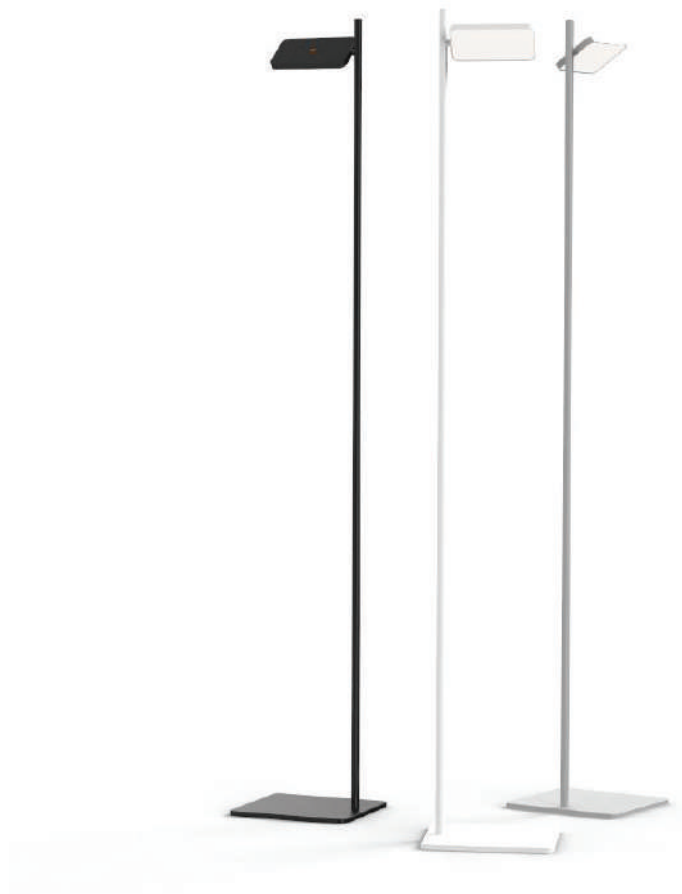

TALIA FLOOR

DESCRIPTION

Talia's refined and compact design embraces only the essential elements to fulfill its purpose. Smart and powerful, Talia is designed for maximum light control, pairing fully dimmable and glare-free flat panel technology with 360° post rotation and 180° shade rotation to satisfy both task and ambient lighting needs alike. Talia is offered in 6 elegant colorway and metallic accent combinations to provide a refined touch to any setting and decor.

Power Consumption: 5.1W MAX

Color temperature: 3000K

Luminosity: 350 Lumens

Luminaire efficacy: 51 Lumens/Watt

Color Rendition Index: 90 CRI

Cable length: 6'(183cm)

Power supply: 24W

CERTIFICATIONS

PACKAGING WEIGHT AND DIMENSIONS

Talia Floor:	7.5LBS	33.2" X 11.9" X 2.1"
	3.5KGS	84cm X 30cm X 5.3cm

NOTES

Custom requests can be considered on volume orders

234 Pablo

AVAILABLE GLOBALLY

FINISHES

WHITE
MATTE/GLOSS

GREY
MATTE/GLOSS

BLACK
MATTE/GLOSS

WHITE
MATTE/GLOSS
+ CHROME

GREY
MATTE/GLOSS
+ CHROME

BLACK
MATTE/GLOSS
+ BRASS

DIMENSIONS

TALIA FLOOR