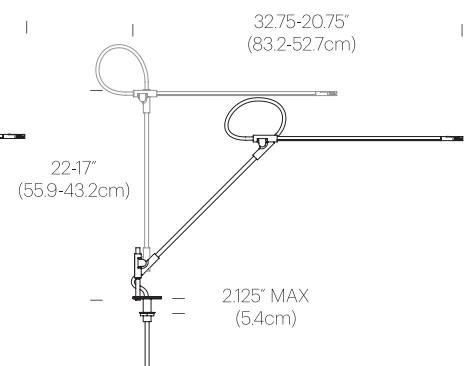

Luminosity: 700 Lumens

Luminaire efficacy: 81 Lumens/watt

Color rendition index: 90+ CRI

50K hour lifespan

Cable length: 9' (274cm)

Global multi-plug adapter available

Title 20 compliant

Patent pending

DIMENSIONS

SUPERLIGHT TABLE

SUPERLIGHT WALL

SUPERLIGHT CLAMP

SUPERLIGHT GROMMET

PRODUCT CODES

Superlight Table (White):	SUPE TBL WHT
Superlight Table (Black):	SUPE TBL BLK
Superlight Clamp (White):	SUPE CLP WHT
Superlight Clamp (Black):	SUPE CLP BLK
Superlight Grommet (White):	SUPE GROM WHT
Superlight Grommet (Black):	SUPE GROM BLK
Superlight Wall (White):	SUPE WALL WHT
Superlight Wall (Black):	SUPE WALL BLK

PACKAGING WEIGHT AND DIMENSIONS

Superlight Table:	8.3LBS	28" X 9" X 3.5"
	3.7KGS	71cm X 23cm X 9cm

NOTES

Custom requests can be considered on volume orders

214 Pablo

AVAILABLE GLOBALLY