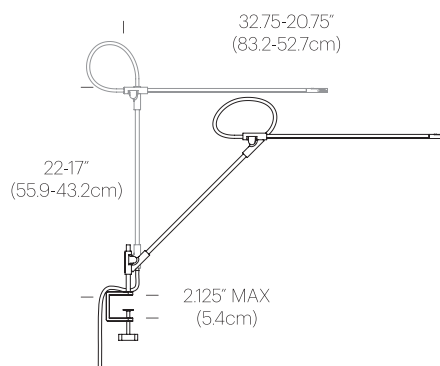

Luminosity: 700 Lumens

Luminaire efficacy: 81 Lumens/watt

Color rendition index: 90+ CRI

50K hour lifespan

Cable length: 9' (274cm)

Global multi-plug adapter available

Title 20 compliant

Patent pending

DIMENSIONS

SUPERLIGHT TABLE

SUPERLIGHT WALL

SUPERLIGHT CLAMP

SUPERLIGHT GROMMET

PRODUCT CODES

Superlight Table (White):	SUPE TBL WHT
Superlight Table (Black):	SUPE TBL BLK
Superlight Clamp (White):	SUPE CLP WHT
Superlight Clamp (Black):	SUPE CLP BLK
Superlight Grommet (White):	SUPE GROM WHT
Superlight Grommet (Black):	SUPE GROM BLK
Superlight Wall (White):	SUPE WALL WHT
Superlight Wall (Black):	SUPE WALL BLK

PACKAGING WEIGHT AND DIMENSIONS

Superlight Table:	8.3LBS	28" X 9" X 3.5"
	3.7KGS	71cm X 23cm X 9cm

NOTES

Custom requests can be considered on volume orders

214 Pablo

AVAILABLE GLOBALLY