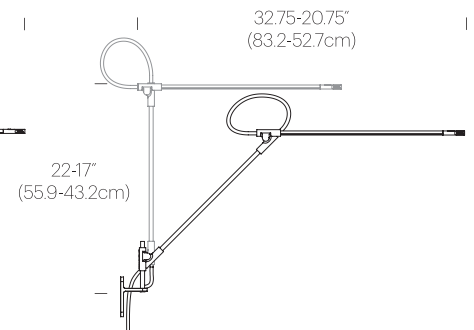

Luminosity: 700 Lumens

Luminaire efficacy: 81 Lumens/watt

Color rendition index: 90+ CRI

50K hour lifespan

Cable length: 9' (274cm)

Global multi-plug adapter available

Title 20 compliant

Patent pending

DIMENSIONS

SUPERLIGHT TABLE

SUPERLIGHT WALL

SUPERLIGHT CLAMP

SUPERLIGHT GROMMET

PRODUCT CODES

Superlight Table (White):	SUPE TBL WHT
Superlight Table (Black):	SUPE TBL BLK
Superlight Clamp (White):	SUPE CLP WHT
Superlight Clamp (Black):	SUPE CLP BLK
Superlight Grommet (White):	SUPE GROM WHT
Superlight Grommet (Black):	SUPE GROM BLK
Superlight Wall (White):	SUPE WALL WHT
Superlight Wall (Black):	SUPE WALL BLK

PACKAGING WEIGHT AND DIMENSIONS

Superlight Table:	8.3LBS	28" X 9" X 3.5"
	3.7KGS	71cm X 23cm X 9cm

NOTES

Custom requests can be considered on volume orders

214 Pablo

AVAILABLE GLOBALLY