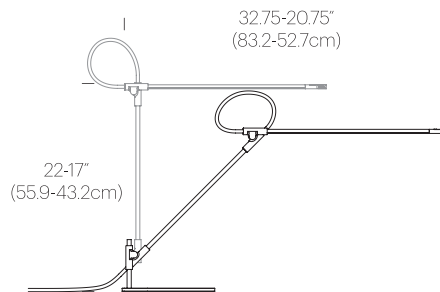

Luminosity: 700 Lumens

Luminaire efficacy: 81 Lumens/watt

Color rendition index: 90+ CRI

50K hour lifespan

Cable length: 9' (274cm)

Global multi-plug adapter available

Title 20 compliant

Patent pending

DIMENSIONS

SUPERLIGHT TABLE

SUPERLIGHT WALL

SUPERLIGHT CLAMP

SUPERLIGHT GROMMET

PRODUCT CODES

Superlight Table (White):	SUPE TBL WHT
Superlight Table (Black):	SUPE TBL BLK
Superlight Clamp (White):	SUPE CLP WHT
Superlight Clamp (Black):	SUPE CLP BLK
Superlight Grommet (White):	SUPE GROM WHT
Superlight Grommet (Black):	SUPE GROM BLK
Superlight Wall (White):	SUPE WALL WHT
Superlight Wall (Black):	SUPE WALL BLK

PACKAGING WEIGHT AND DIMENSIONS

Superlight Table:	8.3LBS	28" X 9" X 3.5"
	3.7KGS	71cm X 23cm X 9cm

NOTES

Custom requests can be considered on volume orders

214 Pablo

AVAILABLE GLOBALLY