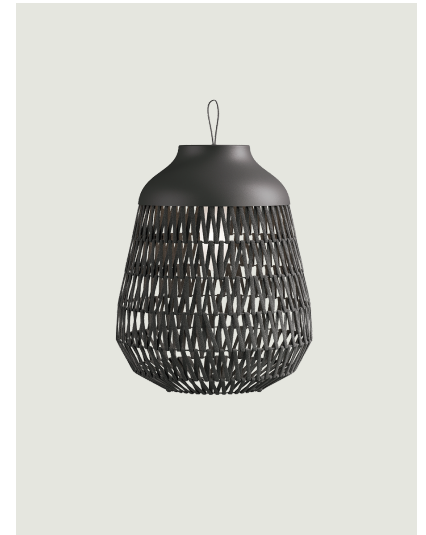

Stitch

Model Stitch Large

Stitch is a family of outdoor lanterns with a strong decorative character that evokes the feeling of summer and the light emotions associated with a beach at sunset. Inspired by the world of weaving and materials, it recalls the elegant gesture of basting – used to join fabric pieces with temporary stitches before sewing them permanently.

Stitch Large

Light source

LED E27 A60
Max 25 W

Bulb not included

Structure

Structure	Code
Anthracite	807734400
Generazione scheda tecnica	807735700
Generazione scheda tecnica	807736000
Generazione scheda tecnica	807737100