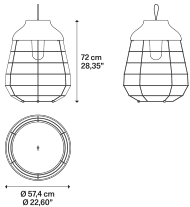

Stitch

Model Stitch Large

Stitch is a family of outdoor lanterns with a strong decorative character that evokes the feeling of summer and the light emotions associated with a beach at sunset. Inspired by the world of weaving and materials, it recalls the elegant gesture of basting – used to join fabric pieces with temporary stitches before sewing them permanently.

Stitch Large

Light source

LED E27 A60
Max 25 W

Bulb not included

Structure

Structure	Code
Anthracite	807734400
Generazione scheda tecnica	807735700
Generazione scheda tecnica	807736000
Generazione scheda tecnica	807737100