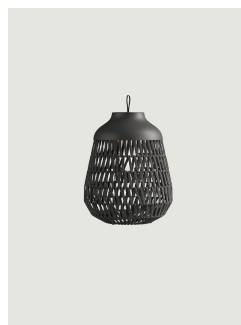

Stitch

Model Stitch Large

Stitch is a family of outdoor lanterns with a strong decorative character that evokes the feeling of summer and the light emotions associated with a beach at sunset. Inspired by the world of weaving and materials, it recalls the elegant gesture of basting – used to join fabric pieces with temporary stitches before sewing them permanently.

Options of Stitch

Stitch Medium Ceiling

Stitch Medium Suspension

Stitch Medium Table - Floor

Stitch Mega