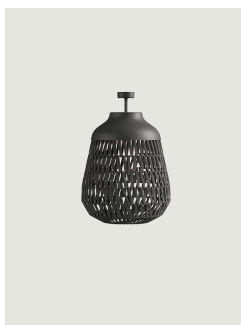

Stitch

Model Stitch Large

Stitch is a family of outdoor lanterns with a strong decorative character that evokes the feeling of summer and the light emotions associated with a beach at sunset. Inspired by the world of weaving and materials, it recalls the elegant gesture of basting – used to join fabric pieces with temporary stitches before sewing them permanently.

Options of Stitch

Stitch Medium Ceiling

Stitch Medium Suspension

Stitch Medium Table - Floor

Stitch Mega