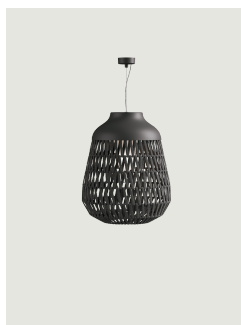

Stitch

Model Stitch Large

Stitch is a family of outdoor lanterns with a strong decorative character that evokes the feeling of summer and the light emotions associated with a beach at sunset. Inspired by the world of weaving and materials, it recalls the elegant gesture of basting – used to join fabric pieces with temporary stitches before sewing them permanently.

Options of Stitch

Stitch Medium Ceiling

Stitch Medium Suspension

Stitch Medium Table - Floor

Stitch Mega