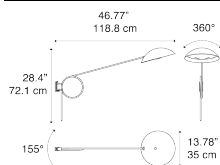

Spring Model Spring Medium Wall

Spring is an arm lamp that reinterprets a classic in a contemporary way, adding a touch of lifestyle.

Spring Medium Wall

Light source

LED E27
1 x 25 W

Structure: Metal

● Deep Black

Code

51451 2000

Net weight: 2.50 kg

Parcels: 1

CE

IP20

Energy Saving 

ERC