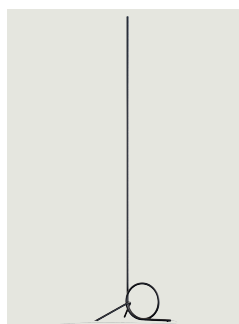

Spring Model Spring Medium Wall

Spring is an arm lamp that reinterprets a classic in a contemporary way, adding a touch of lifestyle.

Spring Medium Wall

Light source

LED E27
1 x 25 W

Structure: Metal

● Deep Black

Options of Spring

Spring Large Wall

Spring Ceiling

Spring Floor