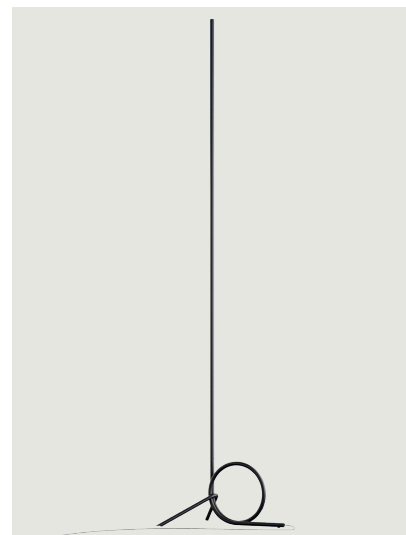

Spring Model Spring Floor

Spring is an arm lamp that reinterprets a classic in a contemporary way, adding a touch of lifestyle.

Spring Floor	Light source	Structure	Diffuser	Code
	<p>LED 2700K 30.5 W / 3050 lm CRI 95 MacAdam 3-Step</p> <p>LED and driver included</p>	<p>● Deep Black</p>	<p>● Deep Black</p>	<p>51470 2027</p>

Net weight: 2.00 kg

Parcels: 1

CE

IP20

Energy Saving 

 DIM

ERC

Options of Spring

Spring Medium Wall

Spring Large Wall

Spring Ceiling