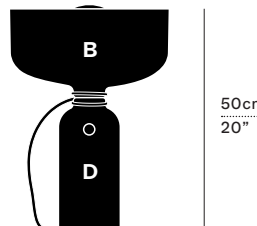

# SPOTLIGHT VOLUMES — T

A—N—D

TABLE

27cm | 10.5"  
**COMBO A/A**

36cm | 14"  
**COMBO A/B**

27cm | 10.5"  
**COMBO A/C**

27cm | 10.5"  
**COMBO A/D**

36cm | 14"  
**COMBO B/A**

36cm | 14"  
**COMBO B/B**

36cm | 14"  
**COMBO B/C**

36cm | 14"  
**COMBO B/D**

27cm | 10.5"  
**COMBO C/A**

36cm | 14"  
**COMBO C/B**

36cm | 14"  
**COMBO C/C**

14cm | 5.5"  
**COMBO C/D**

27cm | 10.5"  
**COMBO D/A**

36cm | 14"  
**COMBO D/B**

14cm | 5.5"  
**COMBO D/C**

14cm | 5.5"  
**COMBO D/D**