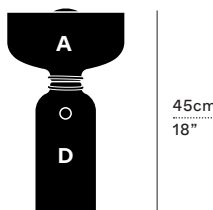

# SPOTLIGHT VOLUMES — T

A—N—D

TABLE

27cm | 10.5"  
**COMBO A/A**

36cm | 14"  
**COMBO A/B**

27cm | 10.5"  
**COMBO A/C**

27cm | 10.5"  
**COMBO A/D**

36cm | 14"  
**COMBO B/A**

36cm | 14"  
**COMBO B/B**

36cm | 14"  
**COMBO B/C**

36cm | 14"  
**COMBO B/D**

27cm | 10.5"  
**COMBO C/A**

36cm | 14"  
**COMBO C/B**

36cm | 14"  
**COMBO C/C**

14cm | 5.5"  
**COMBO C/D**

27cm | 10.5"  
**COMBO D/A**

36cm | 14"  
**COMBO D/B**

14cm | 5.5"  
**COMBO D/C**

14cm | 5.5"  
**COMBO D/D**