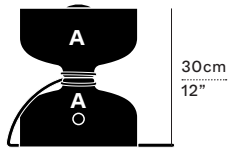

# SPOTLIGHT VOLUMES — T

A—N—D

TABLE

27cm | 10.5"  
**COMBO A/A**

36cm | 14"  
**COMBO A/B**

27cm | 10.5"  
**COMBO A/C**

27cm | 10.5"  
**COMBO A/D**

36cm | 14"  
**COMBO B/A**