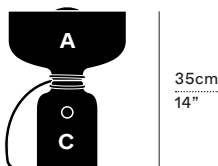

27cm | 10.5"
COMBO C/A