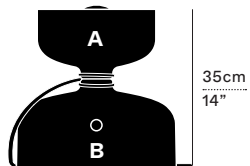

# SPOTLIGHT VOLUMES — T

A—N—D

TABLE

27cm | 10.5"  
**COMBO A/A**

36cm | 14"  
**COMBO A/B**

27cm | 10.5"  
**COMBO A/C**

27cm | 10.5"  
**COMBO A/D**

36cm | 14"  
**COMBO B/A**

36cm | 14"  
**COMBO B/B**

36cm | 14"  
**COMBO B/C**

36cm | 14"  
**COMBO B/D**

27cm | 10.5"  
**COMBO C/A**

36cm | 14"  
**COMBO C/B**

36cm | 14"  
**COMBO C/C**

14cm | 5.5"  
**COMBO C/D**

27cm | 10.5"  
**COMBO D/A**