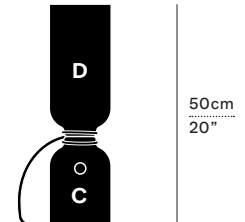

# SPOTLIGHT VOLUMES — T

A—N—D

TABLE

27cm | 10.5"  
**COMBO A/A**

36cm | 14"  
**COMBO A/B**

27cm | 10.5"  
**COMBO A/C**

27cm | 10.5"  
**COMBO A/D**

36cm | 14"  
**COMBO B/A**

36cm | 14"  
**COMBO B/B**

36cm | 14"  
**COMBO B/C**

36cm | 14"  
**COMBO B/D**

27cm | 10.5"  
**COMBO C/A**

36cm | 14"  
**COMBO C/B**

36cm | 14"  
**COMBO C/C**

14cm | 5.5"  
**COMBO C/D**

27cm | 10.5"  
**COMBO D/A**

36cm | 14"  
**COMBO D/B**

14cm | 5.5"  
**COMBO D/C**

14cm | 5.5"  
**COMBO D/D**