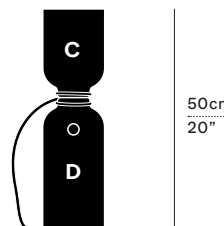

# SPOTLIGHT VOLUMES — T

A—N—D

TABLE

27cm | 10.5"  
**COMBO A/A**

36cm | 14"  
**COMBO A/B**

27cm | 10.5"  
**COMBO A/C**

27cm | 10.5"  
**COMBO A/D**

36cm | 14"  
**COMBO B/A**

36cm | 14"  
**COMBO B/B**

36cm | 14"  
**COMBO B/C**

36cm | 14"  
**COMBO B/D**

27cm | 10.5"  
**COMBO C/A**

36cm | 14"  
**COMBO C/B**

36cm | 14"  
**COMBO C/C**

14cm | 5.5"  
**COMBO C/D**

27cm | 10.5"  
**COMBO D/A**

36cm | 14"  
**COMBO D/B**

14cm | 5.5"  
**COMBO D/C**

14cm | 5.5"  
**COMBO D/D**