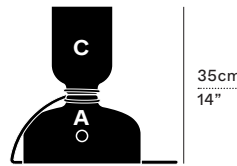

# SPOTLIGHT VOLUMES — T

A—N—D

TABLE

27cm | 10.5"  
**COMBO A/A**

36cm | 14"  
**COMBO A/B**

27cm | 10.5"  
**COMBO A/C**

27cm | 10.5"  
**COMBO A/D**

36cm | 14"  
**COMBO B/A**