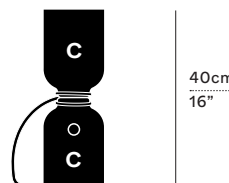

# SPOTLIGHT VOLUMES — T

A—N—D

TABLE

27cm | 10.5"  
**COMBO A/A**

36cm | 14"  
**COMBO A/B**

27cm | 10.5"  
**COMBO A/C**

27cm | 10.5"  
**COMBO A/D**

36cm | 14"  
**COMBO B/A**

36cm | 14"  
**COMBO B/B**

36cm | 14"  
**COMBO B/C**

36cm | 14"  
**COMBO B/D**

27cm | 10.5"  
**COMBO C/A**

36cm | 14"  
**COMBO C/B**

36cm | 14"  
**COMBO C/C**

14cm | 5.5"  
**COMBO C/D**

27cm | 10.5"  
**COMBO D/A**

36cm | 14"  
**COMBO D/B**

14cm | 5.5"  
**COMBO D/C**

14cm | 5.5"  
**COMBO D/D**