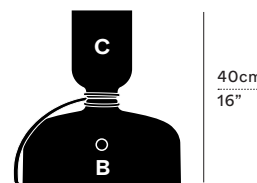

36cm | 14"
COMBO B/C