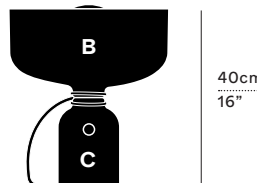

# SPOTLIGHT VOLUMES — T

A—N—D

TABLE

27cm | 10.5"  
**COMBO A/A**

36cm | 14"  
**COMBO A/B**

27cm | 10.5"  
**COMBO A/C**

27cm | 10.5"  
**COMBO A/D**

36cm | 14"  
**COMBO B/A**

36cm | 14"  
**COMBO B/B**

36cm | 14"  
**COMBO B/C**

36cm | 14"  
**COMBO B/D**

27cm | 10.5"  
**COMBO C/A**

36cm | 14"  
**COMBO C/B**

36cm | 14"  
**COMBO C/C**

14cm | 5.5"  
**COMBO C/D**

27cm | 10.5"  
**COMBO D/A**

36cm | 14"  
**COMBO D/B**

14cm | 5.5"  
**COMBO D/C**

14cm | 5.5"  
**COMBO D/D**