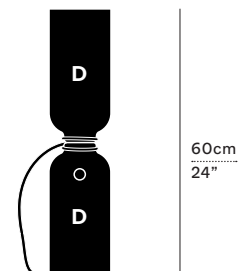

# SPOTLIGHT VOLUMES — T

A—N—D

TABLE

27cm | 10.5"  
**COMBO A/A**

36cm | 14"  
**COMBO A/B**

27cm | 10.5"  
**COMBO A/C**

27cm | 10.5"  
**COMBO A/D**

36cm | 14"  
**COMBO B/A**

36cm | 14"  
**COMBO B/B**

36cm | 14"  
**COMBO B/C**

36cm | 14"  
**COMBO B/D**

27cm | 10.5"  
**COMBO C/A**

36cm | 14"  
**COMBO C/B**

36cm | 14"  
**COMBO C/C**

14cm | 5.5"  
**COMBO C/D**

27cm | 10.5"  
**COMBO D/A**

36cm | 14"  
**COMBO D/B**

14cm | 5.5"  
**COMBO D/C**

14cm | 5.5"  
**COMBO D/D**