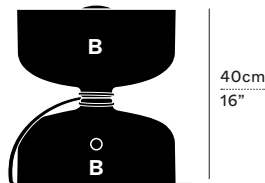

# SPOTLIGHT VOLUMES — T

A—N—D

TABLE

27cm | 10.5"  
**COMBO A/A**

36cm | 14"  
**COMBO A/B**

27cm | 10.5"  
**COMBO A/C**

27cm | 10.5"  
**COMBO A/D**

36cm | 14"  
**COMBO B/A**

36cm | 14"  
**COMBO B/B**

36cm | 14"  
**COMBO B/C**

36cm | 14"  
**COMBO B/D**

27cm | 10.5"  
**COMBO C/A**

36cm | 14"  
**COMBO C/B**

36cm | 14"  
**COMBO C/C**

14cm | 5.5"  
**COMBO C/D**

27cm | 10.5"  
**COMBO D/A**