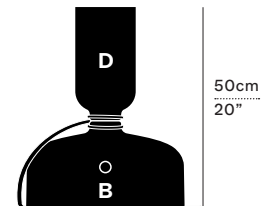

# SPOTLIGHT VOLUMES — T

A—N—D

TABLE

27cm | 10.5"  
**COMBO A/A**

36cm | 14"  
**COMBO A/B**

27cm | 10.5"  
**COMBO A/C**

27cm | 10.5"  
**COMBO A/D**

36cm | 14"  
**COMBO B/A**

36cm | 14"  
**COMBO B/B**

36cm | 14"  
**COMBO B/C**

36cm | 14"  
**COMBO B/D**

27cm | 10.5"  
**COMBO C/A**

36cm | 14"  
**COMBO C/B**

36cm | 14"  
**COMBO C/C**

14cm | 5.5"  
**COMBO C/D**

27cm | 10.5"  
**COMBO D/A**