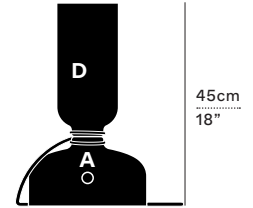

# SPOTLIGHT VOLUMES — T

A—N—D

TABLE

27cm | 10.5"  
**COMBO A/A**

36cm | 14"  
**COMBO A/B**

27cm | 10.5"  
**COMBO A/C**

27cm | 10.5"  
**COMBO A/D**

36cm | 14"  
**COMBO B/A**

36cm | 14"  
**COMBO B/B**

36cm | 14"  
**COMBO B/C**

36cm | 14"  
**COMBO B/D**

27cm | 10.5"  
**COMBO C/A**

36cm | 14"  
**COMBO C/B**

36cm | 14"  
**COMBO C/C**

14cm | 5.5"  
**COMBO C/D**

27cm | 10.5"  
**COMBO D/A**

36cm | 14"  
**COMBO D/B**

14cm | 5.5"  
**COMBO D/C**

14cm | 5.5"  
**COMBO D/D**