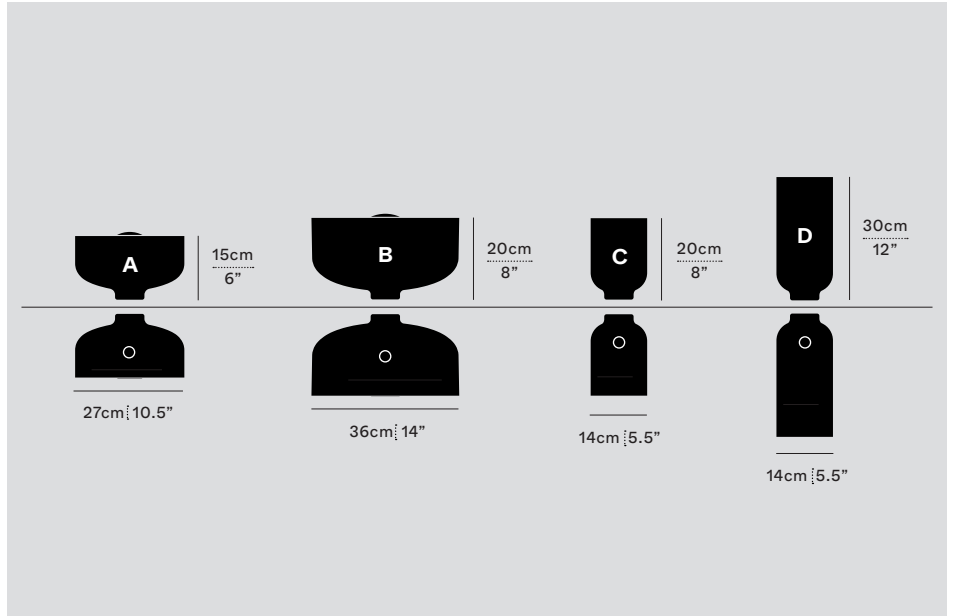

SPOTLIGHT VOLUMES — T

A—N—D

TABLE

Designed by Lukas Peet

2013

SPT-T-D-B-AV-120

A-N-D.COM

TYPE

Table

MATERIALS

Aluminum, Aluminum dimmer knob

MANUFACTURED

Canada

DIMENSIONS

Combination Dependant

TECHNICAL INFORMATION

Input Voltage

110–120V, 220–240V

Lamping

- 1 x E26/E27 (Max 15W) Socket
- 15W 2700K A19 Dimmable LED Lamp Included (*120V version only)
- 140mm / 5.5" Glass Globe for A Shade
- 175mm / 7" Glass Globe for B Shade

Controls

Hand dimmer switch included

FINISHES

Sage (SA)

Vanilla (VA)

Avocado (AV)

Black (BK)

For custom finishes, please inquire.

CERTIFICATIONS

Application: dry indoor location only

COLOUR TEMPERATURE

Warm Neutral

2700K

SERIES	TYPE	DOWN	UP	FINISH	VOLTAGE IN	
SPT	T	☐ A	☐ A	☐ SA (SAGE)	☐ 120	
		☐ B	☐ B	☐ AV (AVOCADO)		☐ 230
		☐ C	☐ C	☐ VA (VANILLA)		
		☐ D	☐ D	☐ BK (BLACK)