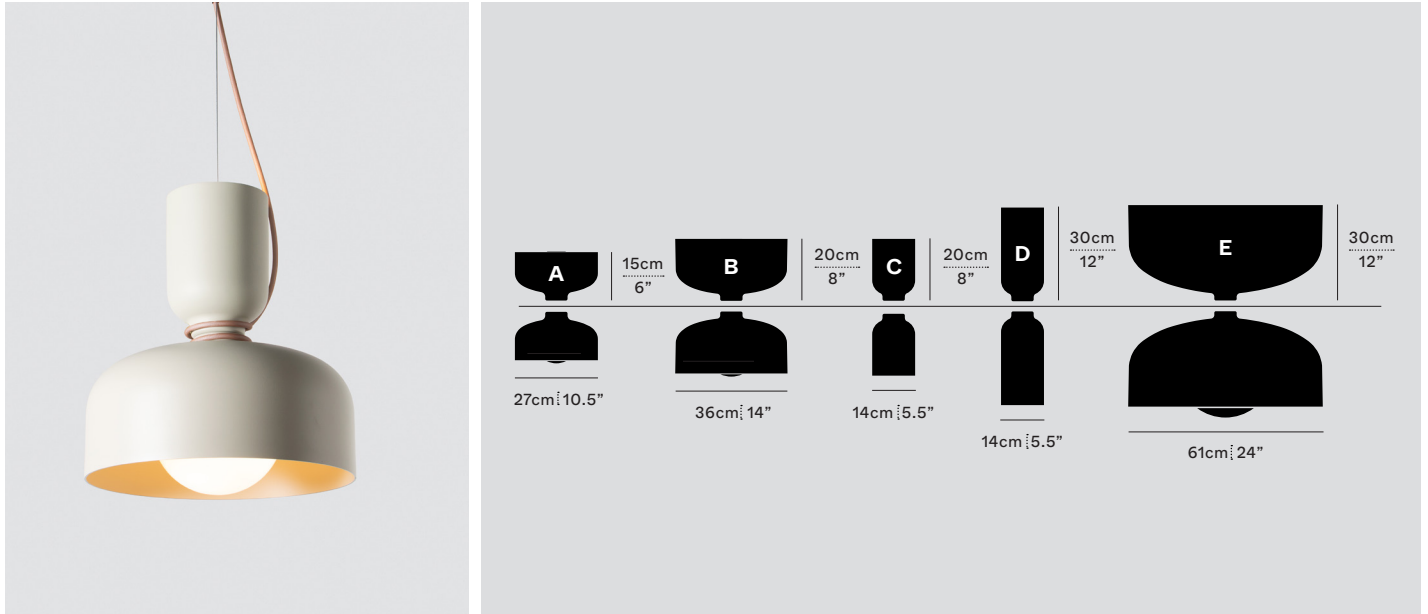

SPOTLIGHT VOLUMES — P

A—N—D

PENDANT

Designed by Lukas Peet

2010

SPO-P-B-C-SA-120

A-N-D.COM

TYPE

Pendant

MATERIALS

Aluminum

MANUFACTURED

Canada

DIMENSIONS

Combination Dependant

Adjustable drop length

243cm / 96" – Custom length available

TECHNICAL INFORMATION

Input Voltage

110–120V, 220–240V

Lamping

- 2 x E26/E27 (Max 12W) Sockets
- 12W 2700K A19 Dimmable LED Lamps Included (*120V version only)
- 140mm / 5.5" Glass Globe for A Shade
- 175mm / 7" Glass Globe for B Shade
- 300mm / 12" Glass Globe for E Shade

Controls

Phase dimming

FINISHES

Sage (SA)

Vanilla (VA)

Avocado (AV)

Black (BK)

For custom finishes, please inquire.

3D MODELS ON A-N-D.COM

REVIT, IES, DWG, 3DS, Rhino, Sketchup

CERTIFICATIONS

Application: dry indoor location only

COLOUR TEMPERATURE

SERIES	TYPE	DOWN	UP	FINISH	VOLTAGE IN	
SPO	P	☐ A	☐ A	☐ SA (SAGE)	☐ 120	
		☐ B	☐ B	☐ AV (AVOCADO)		☐ 230
		☐ C	☐ C	☐ VA (VANILLA)		
		☐ D	☐ D	☐ BK (BLACK)		
		☐ E	☐ E*			

*E "Up" is only available with E "Down"