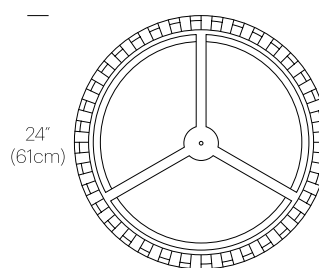

## DIMENSIONS

SOLIS DRUM 24

SOLIS DRUM 36

## PACKAGING WEIGHT AND DIMENSIONS

Solis Drum 24:	11LBS	26" X 26" X 6"
	5KGS	61cm X 61cm X 15cm
Solis Drum 36:	16.4LBS	38" X 38" X 8"
	7.5KGS	96.5cm X 96.5cm X 20.3cm