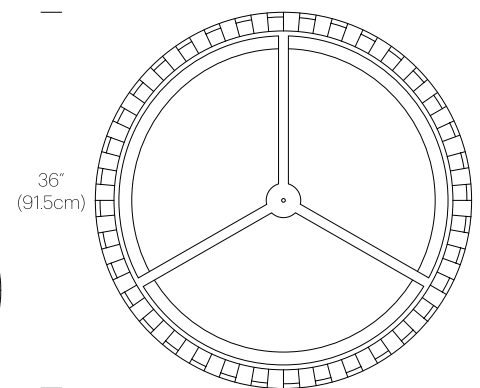

## FINISHES

WHITE

BLACK

SILVER

## DIMENSIONS

SOLIS DRUM 24

SOLIS DRUM 36

## PACKAGING WEIGHT AND DIMENSIONS

Solis Drum 24:	11LBS	26" X 26" X 6"
	5KGS	61cm X 61cm X 15cm
Solis Drum 36:	16.4LBS	38" X 38" X 8"
	7.5KGS	96.5cm X 96.5cm X 20.3cm