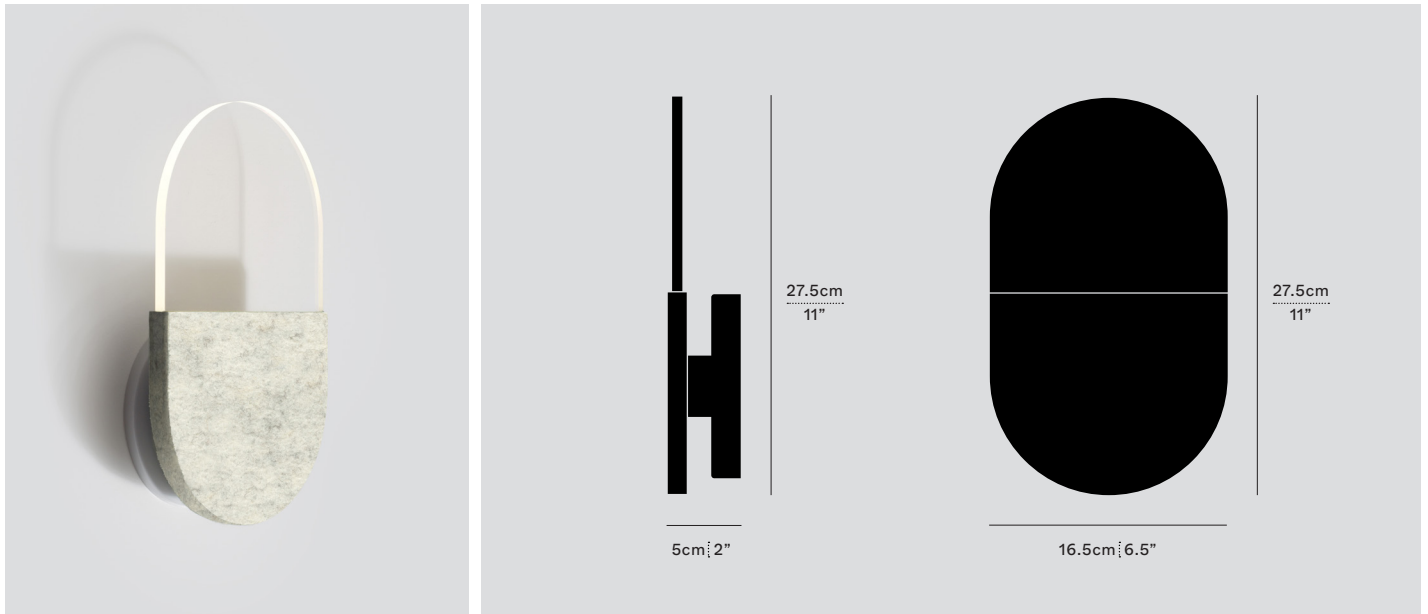

SLAB W20 — W

A—N—D

WALL

Designed by Lukas Peet

2013

SLA-W20-W-WWH-30-ELV-120

A-N-D.COM

TYPE

Pendant

MATERIALS

Acrylic, Merino Wool

MANUFACTURED

Canada

DIMENSIONS

16.5cm x 27.5cm x 5cm / 6.5" x 11" x 2"

TECHNICAL INFORMATION