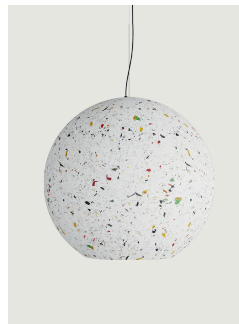

Reglobe

Model Reglobe 45

Reglobe is a suspension lamp made with a compound that incorporates partially recycled plastic, derived from production waste.

Reglobe 45

Light source

LED E27
1 max 25W

Bulb not included

Inside diffuser

White

Outside diffuser

Random Terrazzo

Code

52321 1100

Net weight: 3.10 kg

Parcels: 1

CE

IP20

Energy Saving

DIM

EAC

Options of Reglobe

Reglobe 65