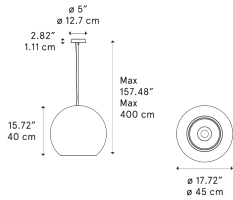

Reglobe

Model Reglobe 45

Reglobe is a suspension lamp made with a compound that incorporates partially recycled plastic, derived from production waste.

Reglobe 45

Light source

LED E27
1 max 25W

Bulb not included

Inside diffuser

White

Outside diffuser

Random Terrazzo

Code

52321 1100

Net weight: 3.10 kg

Parcels: 1