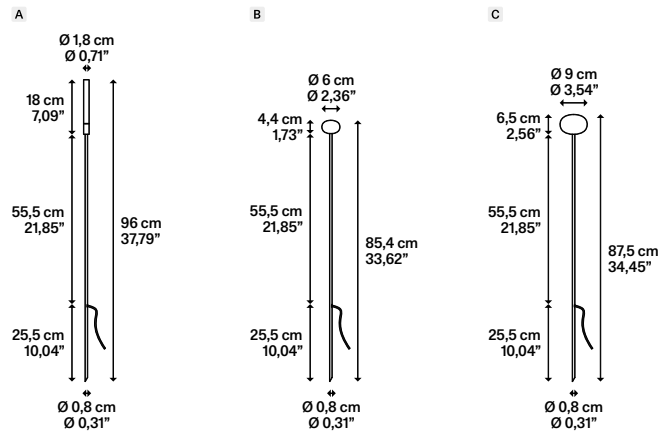

80611

24V

LED  
0,3 WCRI ≥ 90  
MacAdam < 3-Step

Cable length 1,5 m

Rubber cable  
Section 2 × 0,5 mm<sup>2</sup>

Remote driver required  
(NOT INCLUDED).  
Driver remoto necessario  
(NON INCLUSO).

**Finish**  
**Finitura**

### Dimensions Dimensioni