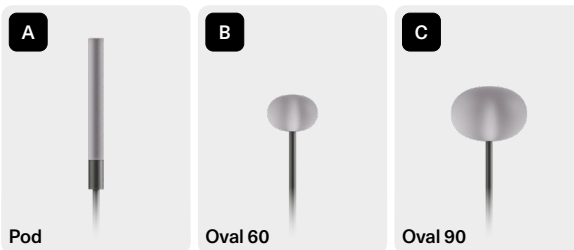

Diffuser
Diffusore