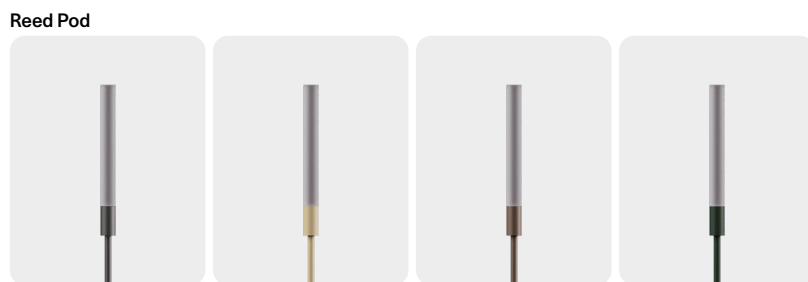

LODES OUTDOOR