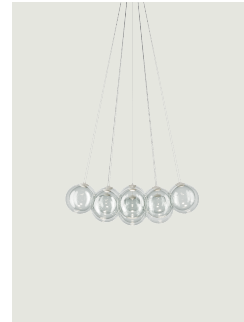

Random Cloud,
Design by Chia-Ying Lee

Model Random Cloud 19 Lights Ø23

Random Cloud captures the essence of why a cloud continues to fascinate us: voluminous yet simultaneously light and ethereal.

Random Cloud 19 Lights Ø23	Light source	Canopy: Metal	Diffuser: Blown glass	Code 2700 K	Code 3000 K
	LED 2700 K 19 x 3 W 8550 lm 350 mA CRI 90 MacAdam 3- Step	<input type="radio"/> Matte White – 9010	<input type="radio"/> Clear	22125 0027	22125 0030
	LED 3000 K 19 x 3 W 9120 lm 350 mA CRI 90 MacAdam 3- Step	<input type="radio"/> Matte White – 9010	<input type="radio"/> Frosted White	<input type="radio"/> Chrome	22125 1327
	LED 2700 K 19 x 3 W 8550 lm 350 mA CRI 90 MacAdam 3- Step	<input type="radio"/> Matte White – 9010	<input type="radio"/> Glossy Smoke	22125 4027	22125 4030
	LED 3000 K 19 x 3 W 9120 lm 350 mA CRI 90 MacAdam 3- Step	<input type="radio"/> Matte White – 9010	<input type="radio"/> Glossy Bronze	22125 4327	22125 4330
	LED 2700 K 19 x 3 W 8550 lm 350 mA CRI 90 MacAdam 3- Step	<input type="radio"/> Matte White – 9010	<input type="radio"/> Gold	22125 4627	22125 4630
	LED 3000 K 19 x 3 W 9120 lm 350 mA CRI 90 MacAdam 3- Step	<input type="radio"/> Matte White – 9010	<input type="radio"/> Rose Gold	22125 5027	22125 5030
	LED 2700 K 19 x 3 W 8550 lm 350 mA CRI 90 MacAdam 3- Step	<input type="radio"/> Matte White – 9010	<input type="radio"/> Rose Gold	22125 5527	22125 5530

The LED-only light source contained in this fixture must only be replaced by the manufacturer, its support service or similarly qualified personnel.

Options of Random Cloud

Random Cloud 7 Lights Ø23

Random Cloud 7 Lights Ø28

Random Cloud 14 Lights
Ø23Random Cloud 14 Lights
Ø28