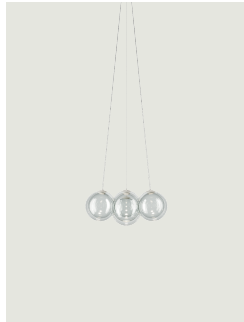

D

Ecodesign Regulation

The LED driver contained in this fixture must only be replaced by the manufacturer, its support service or similarly qualified personnel.

The LED-only light source contained in this fixture must only be replaced by the manufacturer, its support service or similarly qualified personnel.

Options of Random Cloud

Random Cloud 7 Lights Ø23