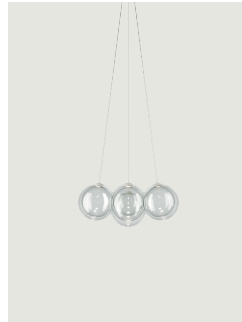

Random Cloud 7 Lights Ø28