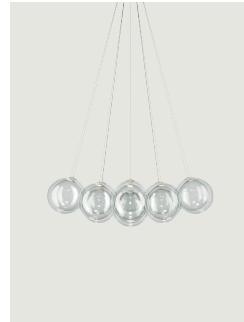

Random Cloud,
Design by Chia-Ying Lee

Model Random Cloud 19 Lights Ø23

Random Cloud captures the essence of why a cloud continues to fascinate us: voluminous yet simultaneously light and ethereal.

Random Cloud 19 Lights Ø23	Light source	Canopy: Metal	Diffuser: Blown glass	Code 2700 K	Code 3000 K
	LED 2700 K 19 x 3 W 8550 lm 350 mA CRI 90 MacAdam 3- Step	<input type="radio"/> Matte White – 9010	<input type="radio"/> Clear	22125 0027	22125 0030
	LED 3000 K 19 x 3 W 9120 lm 350 mA CRI 90 MacAdam 3- Step	<input type="radio"/> Matte White – 9010	<input type="radio"/> Frosted White	<input type="radio"/> Chrome	22125 1327
	LED 2700 K 19 x 3 W 8550 lm 350 mA CRI 90 MacAdam 3- Step	<input type="radio"/> Matte White – 9010	<input type="radio"/> Glossy Smoke	22125 4027	22125 4030
	LED 3000 K 19 x 3 W 9120 lm 350 mA CRI 90 MacAdam 3- Step	<input type="radio"/> Matte White – 9010	<input type="radio"/> Glossy Bronze	22125 4327	22125 4330
	LED 2700 K 19 x 3 W 8550 lm 350 mA CRI 90 MacAdam 3- Step	<input type="radio"/> Matte White – 9010	<input type="radio"/> Gold	22125 4627	22125 4630
	LED 3000 K 19 x 3 W 9120 lm 350 mA CRI 90 MacAdam 3- Step	<input type="radio"/> Matte White – 9010	<input type="radio"/> Rose Gold	22125 5027	22125 5030
	LED 2700 K 19 x 3 W 8550 lm 350 mA CRI 90 MacAdam 3- Step	<input type="radio"/> Matte White – 9010	<input type="radio"/> Rose Gold	22125 5527	22125 5530

The LED-only light source contained in this fixture must only be replaced by the manufacturer, its support service or similarly qualified personnel.

Options of Random Cloud

Random Cloud 7 Lights Ø23

Random Cloud 7 Lights Ø28

Random Cloud 14 Lights
Ø23Random Cloud 14 Lights
Ø28