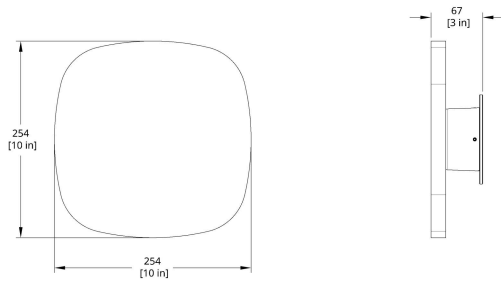

MATERIALS

Ethical sourced solid wood, plastic diffuser, metallic powder coat aluminum base.

PRODUCT DIMENSIONS

Large 12 L x 12 W x 3 in D | Medium 10 L x 10 W x 3 in D | Small 8 L x 8 W x 3 in D

PRODUCT WEIGHT

IP RATING

IP 20	IP20
-------	------

DRAWINGS

RD-SQ-S Radiant Square Small

RD-SQ-M Radiant Square Medium

RD-SQ-L Radiant Square Large