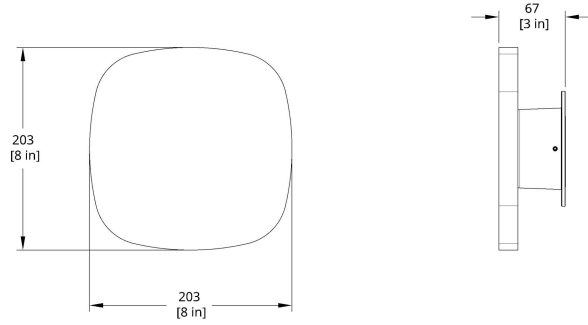

MATERIALS

Ethical sourced solid wood, plastic diffuser, metallic powder coat aluminum base.

PRODUCT DIMENSIONS

Large 12 L x 12 W x 3 in D | Medium 10 L x 10 W x 3 in D | Small 8 L x 8 W x 3 in D

PRODUCT WEIGHT

LED LIFESPAN

50k hours

SPECIFICATION LOGIC

SIZE

Small 8"	S
Medium 10"	M
Large 12"	L

WOOD FINISH

White Oak	WF01
Ebonized Oak	WF02
White	WF04
Tzalam / Caribbean Walnut	WF05

LIGHTING MODULE

IP RATING

IP 20	IP20
-------	------

DRAWINGS

RD-SQ-S Radiant Square Small

RD-SQ-M Radiant Square Medium

RD-SQ-L Radiant Square Large