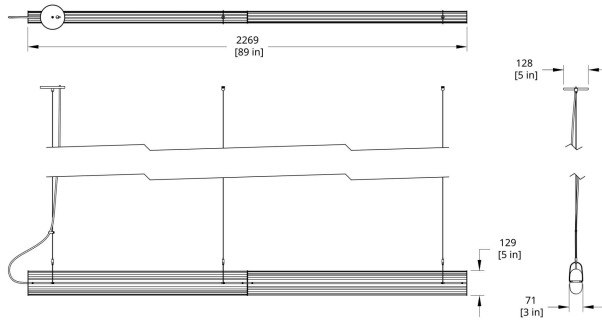

## DRAWINGS

PRODUCT WEIGHT

8 lbs / 3.6 kg

QP-44 Queue Pendant Dimension (Direct Indirect)

QP-88 Queue Pendant Dimension (Direct Indirect)

QP-132 Queue Pendant Dimension (Direct Indirect)

QP-176 Queue Pendant Dimension (Direct Indirect)