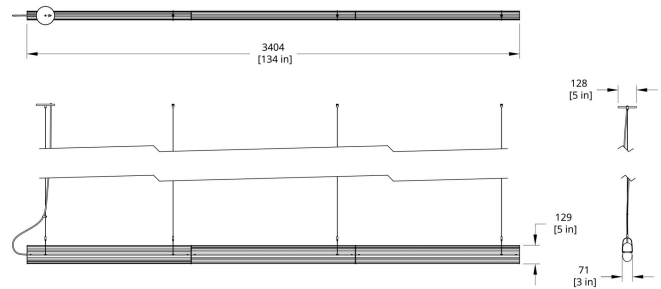

## DRAWINGS

PRODUCT WEIGHT

8 lbs / 3.6 kg

QP-44 Queue Pendant Dimension (Direct Indirect)

QP-88 Queue Pendant Dimension (Direct Indirect)

QP-132 Queue Pendant Dimension (Direct Indirect)

QP-176 Queue Pendant Dimension (Direct Indirect)