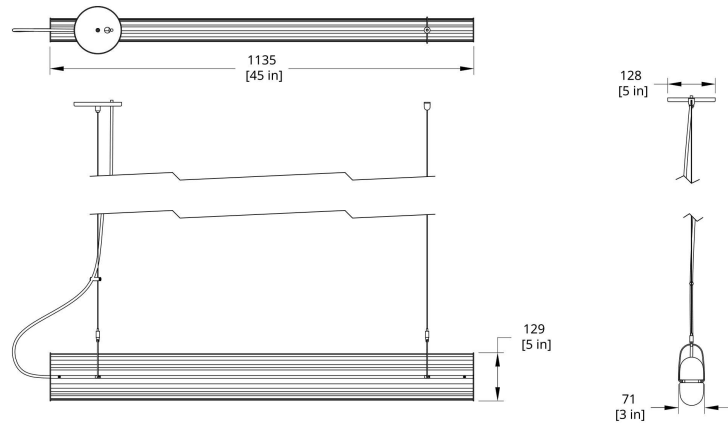

## DRAWINGS

PRODUCT WEIGHT

8 lbs / 3.6 kg

QP-44 Queue Pendant Dimension (Direct Indirect)

QP-88 Queue Pendant Dimension (Direct Indirect)

QP-132 Queue Pendant Dimension (Direct Indirect)

QP-176 Queue Pendant Dimension (Direct Indirect)