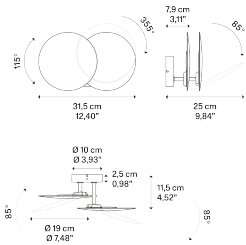

Puzzle Double Round

Light source

AC LED
LED 2x16 W
CRI ? 90
MacAdam < 3-Step

Structure

	Code 2700 K	Code 3000 K
 Matte White	159921027	159921030
 Matte Anthracite	159924427	159924430
 Matte Champagne	159924527	159924530
 Natural Brown	159926922	159926930

Net weight: 1.30 kg

Parcels: 1

Options of Puzzle Single Round

Puzzle Single Round