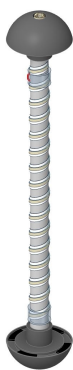

Description

Puro is a boldly minimalistic variation on atmospheric pendant lights. Inspiration for the collection and its name come from the Spanish word for "cigar", which also means "pure" and is a reference to the composition's clean lines. The Puro collection comprises of single vertical or horizontal tube or a single bell light suspended beneath a vertical tube and dual bell lights suspended beneath a horizontal tube. The diffused glow of the tubes combines with that of the bells to elicit a dynamic ambience, while the alternating gloss and matte finishes provide a degree of provocation. When standing alone as single tubes, amazing installations can be created, such as a composition of tubes coupled to a screen dividing space and evoking an intimate atmosphere bordering on scenography. Puro offers atmospheric room lighting as well as lighting for offices, hospitality interiors, boutiques, showrooms and private dining areas.

Tech. description

Glass tube fitted with throughsockets with connectors on both sides. These sockets are designed for connection between canopy and luminair, and between luminair and bottom part Spotlight (PC1121).

CERTIFICATIONS

DATASHEET

LED SOURCE

Download

CP10214

Type	LED module
Lamp wattage [W]	7 W
Input voltage [V]	24 VDC
Energy class	E
Flux [lm]	595 lm
Light colour [K]	2700 K
CRI	90+
Lifespan [h]	20000h
Dimmable	yes (PWM)

CP10216

Type	LED module
Lamp wattage [W]	7 W
Input voltage [V]	24 VDC
Energy class	E
Flux [lm]	659 lm
Light colour [K]	4000 K
CRI	90+
Lifespan [h]	20000h
Dimmable	yes (PWM)

CP10218

Type	LED module
Lamp wattage [W]	7 W
Input voltage [V]	24 VDC
Energy class	E
Flux [lm]	705 lm
Light colour [K]	5000 K
CRI	90+
Lifespan [h]	20000h
Dimmable	yes (PWM)