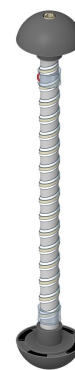

Description

Puro is a boldly minimalistic variation on atmospheric pendant lights. Inspiration for the collection and its name come from the Spanish word for "cigar", which also means "pure" and is a reference to the composition's clean lines. The Puro collection comprises of single vertical or horizontal tube or a single bell light suspended beneath a vertical tube and dual bell lights suspended beneath a horizontal tube. The diffused glow of the tubes combines with that of the bells to elicit a dynamic ambience, while the alternating gloss and matte finishes provide a degree of provocation. When standing alone as single tubes, amazing installations can be created, such as a composition of tubes coupled to a screen dividing space and evoking an intimate atmosphere bordering on scenography. Puro offers atmospheric room lighting as well as lighting for offices, hospitality interiors, boutiques, showrooms and private dining areas.

Tech. description

Glass tube fitted with throughsockets with connectors on both sides. These sockets are designed for connection between canopy and luminair, and between luminair and bottom part Spotlight (PC1121).

CERTIFICATIONS

DATASHEET

LED SOURCE

Download

CP10214

Type	LED module
Lamp wattage [W]	7 W
Input voltage [V]	24 VDC
Energy class	E
Flux [lm]	595 lm
Light colour [K]	2700 K
CRI	90+
Lifespan [h]	20000h
Dimmable	yes (PWM)

CP10216

Type	LED module
Lamp wattage [W]	7 W
Input voltage [V]	24 VDC
Energy class	E
Flux [lm]	659 lm
Light colour [K]	4000 K
CRI	90+
Lifespan [h]	20000h
Dimmable	yes (PWM)

CP10218

Type	LED module
Lamp wattage [W]	7 W
Input voltage [V]	24 VDC
Energy class	E
Flux [lm]	705 lm
Light colour [K]	5000 K
CRI	90+
Lifespan [h]	20000h
Dimmable	yes (PWM)