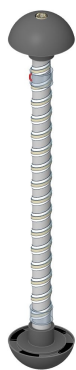

Description

Puro is a boldly minimalistic variation on atmospheric pendant lights. Inspiration for the collection and its name come from the Spanish word for "cigar", which also means "pure" and is a reference to the composition's clean lines. The Puro collection comprises of single vertical or horizontal tube or a single bell light suspended beneath a vertical tube and dual bell lights suspended beneath a horizontal tube. The diffused glow of the tubes combines with that of the bells to elicit a dynamic ambience, while the alternating gloss and matte finishes provide a degree of provocation. When standing alone as single tubes, amazing installations can be created, such as a composition of tubes coupled to a screen dividing space and evoking an intimate atmosphere bordering on scenography. Puro offers atmospheric room lighting as well as lighting for offices, hospitality interiors, boutiques, showrooms and private dining areas.

Tech. description

Glass tube fitted with throughsockets with connectors on both sides. These sockets are designed for connection between canopy and luminair, and between luminair and bottom part Spotlight (PC1121).

CERTIFICATIONS

DATASHEET

LED SOURCE

Download

CP10214

Type	LED module
Lamp wattage [W]	7 W
Input voltage [V]	24 VDC
Energy class	E
Flux [lm]	595 lm
Light colour [K]	2700 K
CRI	90+
Lifespan [h]	20000h
Dimmable	yes (PWM)

CP10216

Type	LED module
Lamp wattage [W]	7 W
Input voltage [V]	24 VDC
Energy class	E
Flux [lm]	659 lm
Light colour [K]	4000 K
CRI	90+
Lifespan [h]	20000h
Dimmable	yes (PWM)

CP10218

Type	LED module
Lamp wattage [W]	7 W
Input voltage [V]	24 VDC
Energy class	E
Flux [lm]	705 lm
Light colour [K]	5000 K
CRI	90+
Lifespan [h]	20000h
Dimmable	yes (PWM)