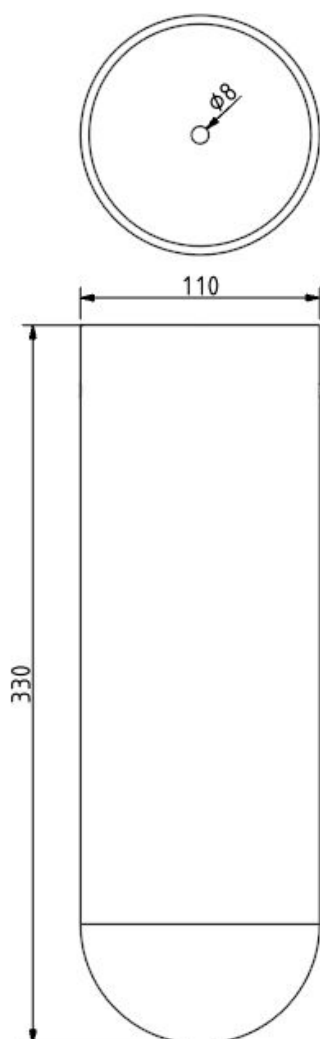

Tech. description

Glass tube fitted with throughsockets with connectors on both sides. These sockets are designed for connection between canopy and luminair, and between luminair and bottom part Spotlight (PC1121).

Available colour options: <https://mbapi.cz/red/pis/eu/en/pc1157>

CONSTRUCTION SPECIFICATION

Weight:	2.8 kg
Construction material:	glass, metal
Cord length [mm]:	2,000 mm
Mounting:	Ceiling
Environment:	Indoor

DIMENSIONS [mm]

ELECTRICAL SPECIFICATION

Input voltage [V]:	100 - 240 V
Frequency [Hz]:	50-60 Hz
Max. power [W]:	7 W LED
Coverage IP:	20
Socket:	-
Light source:	non-user replaceable LED module
Energy class:	E

INNER FIXTURE

Dimensions O x w [mm] 110 x 330 mm
Weight [kg] 1.3 kg
Material glass

Drawing

Hole placement