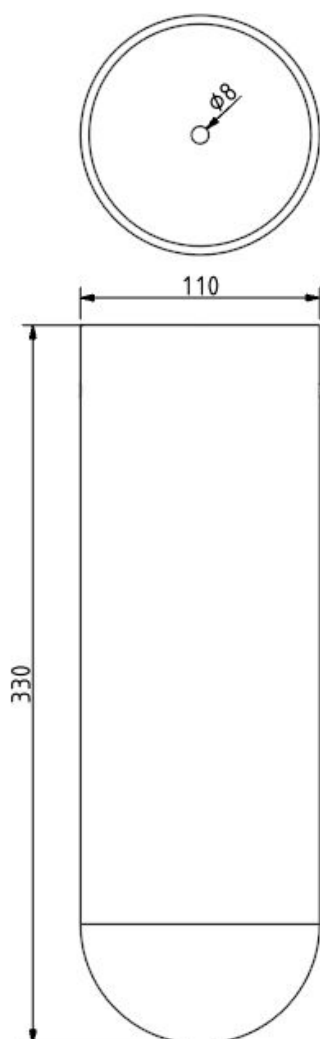

## DIMENSIONS [mm]

## LED SOURCE

Download

**CP10208**

<b>Type</b>	LED module
<b>Lamp wattage [W]</b>	7 W
<b>Input voltage [V]</b>	24 VDC
<b>Energy class</b>	E
<b>Flux [lm]</b>	595 lm
<b>Light colour [K]</b>	2700 K
<b>CRI</b>	90+
<b>Lifespan [h]</b>	20000h
<b>Dimmable</b>	yes (PWM)

### INNER FIXTURE

Dimensions O x w [mm] 110 x 330 mm  
Weight [kg] 1.3 kg  
Material glass

### Drawing