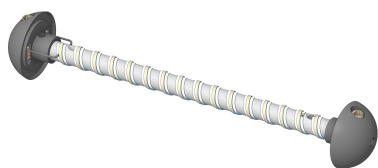

DATASHEET

LED SOURCE

Download

CP10208

Type	LED module
Lamp wattage [W]	7 W
Input voltage [V]	24 VDC
Energy class	E
Flux [lm]	595 lm
Light colour [K]	2700 K
CRI	90+
Lifespan [h]	20000h
Dimmable	yes (PWM)