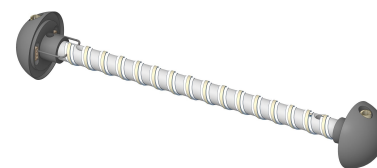

CP10212

Type	LED module
Lamp wattage [W]	7 W
Input voltage [V]	24 VDC
Energy class	E
Flux [lm]	705 lm
Light colour [K]	5000 K
CRI	90+
Lifespan [h]	20000h
Dimmable	yes (PWM)