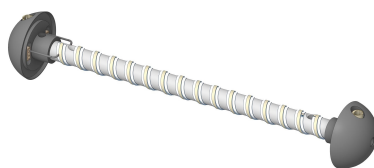

CP10210

Type	LED module
Lamp wattage [W]	7 W
Input voltage [V]	24 VDC
Energy class	E
Flux [lm]	659 lm
Light colour [K]	4000 K
CRI	90+
Lifespan [h]	20000h
Dimmable	yes (PWM)