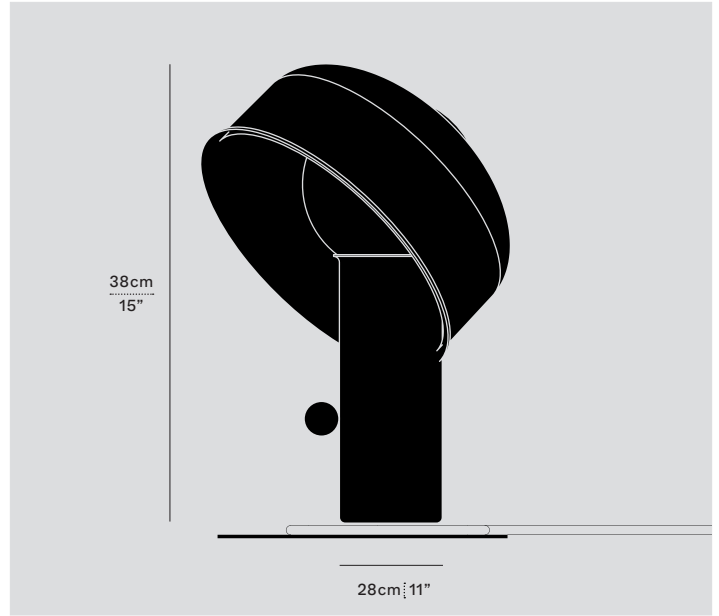

TABLE

Designed by Lukas Peet

2019

PIV-T-BA-120

A-N-D.COM

TYPE

Table

MATERIALS

Steel, Etched Glass

MANUFACTURED

Canada

DIMENSIONS

38cm x 28cm x 28cm / 15" x 11" x 11"

TECHNICAL INFORMATION

Input Voltage

110–120V, 220–240V

Lamping

4W 3000 K G9 LED (Max. 5W)

FINISHES

Basalt (BAS) Granite (GRA) Magma (MAG)

CERTIFICATIONS

Application: dry indoor location only

COLOUR TEMPERATURE

For custom finishes, please inquire.

SERIES

TYPE

FINISH

VOLTAGE IN

PIV

T

1. ☐ BAS (BASALT)
   ☐ GRA (GRANITE)
   ☐ MAG (MAGMA)

1. ☐ 120
   ☐ 230