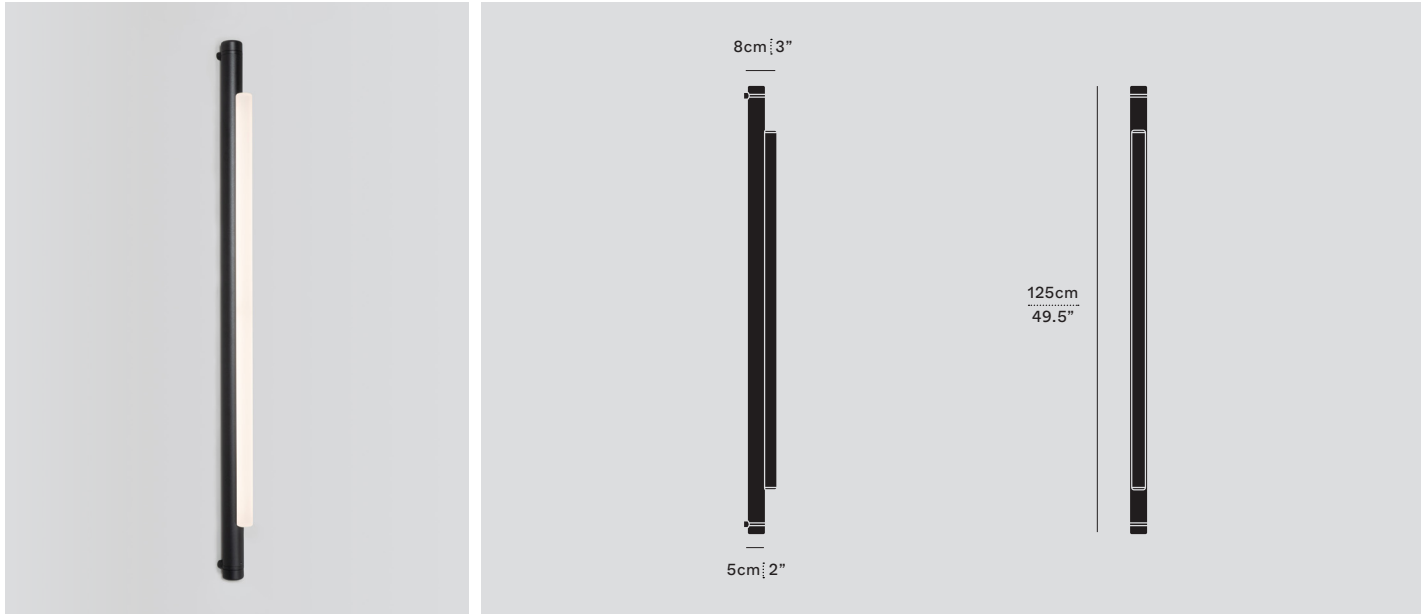

PIPELINE 125 — C/W

A—N—D

CEILING/WALL

Designed by Caine Heintzman

2021

PIP-125-CW-BK-27-ELV-120

A-N-D.COM

TYPE

Ceiling/Wall

DIMENSIONS

125cm x 8cm x 5cm / 49.5" x 3" x 2"

POWER TRIM OPTIONS

- Trimless (Mud-in or surface mount, remote power supply)
- Cover plate (Junction box, 4.5" x 4.5")
- See install instructions

Integral 17W 24V DC LED
CRI 90+, 50,000 hours

Lumens

716 lumens delivered

Controls

Phase dimming, 0-10V, DALI

COLOUR TEMPERATURE OPTIONS

DIM TO WARM

MANUFACTURED