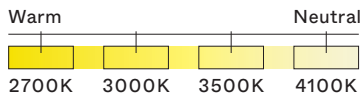

Integral 17W 24V DC LED
CRI 90+, 50,000 hours

Lumens

716 lumens delivered

Controls

Phase dimming, 0-10V, DALI

COLOUR TEMPERATURE OPTIONS

DIM TO WARM

MANUFACTURED

Canada

MATERIALS

Aluminum, Acrylic

FINISHES

Black (BK)

White (WH)

Brass (BR)

Copper (CP)