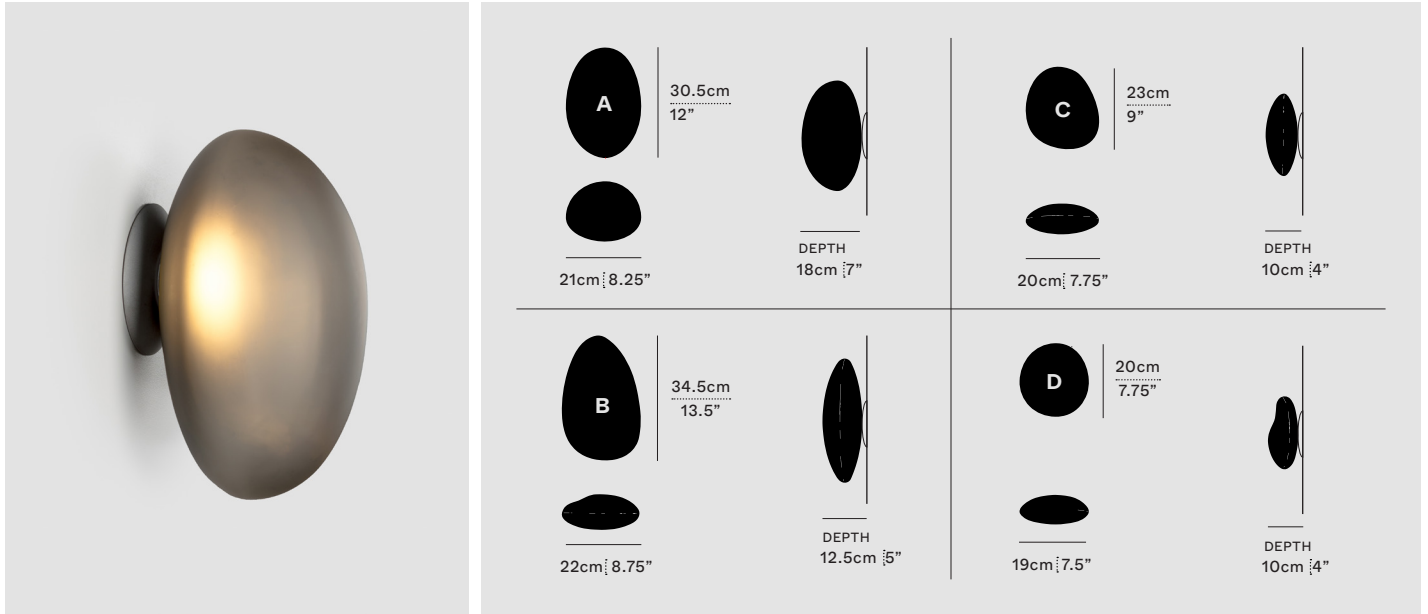

PEBBLE — CW

A-N-D

CEILING/WALL

Designed by Lukas Peet

2019

PEB-CW-A-SL-ELV-120

A-N-D.COM

TYPE

Ceiling/Wall

MATERIALS

Glass, Aluminum

MANUFACTURED

Canada

DIMENSIONS

- A:** 30.5cm x 21cm x 18cm
12" x 8.25" x 7"
- B:** 34.5cm x 22cm x 12.5cm
13.5" x 8.75" x 5"
- C:** 23cm x 20cm x 10cm
9" x 7.75" x 4"
- D:** 20cm x 19cm x 10cm
7.75" x 7.5" x 4"

FINISHES

Pearl (PL) Slate (SL) Citrine (CI)

*Glass is hand blown, variations in form, colour and size may occur.

MOUNTING OPTIONS

Integral (Junction Box) *North America only
Remote *World Market

-See install instructions for more details