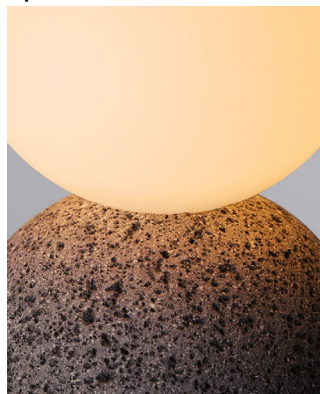

# Origo table big

dauidpompa

The Origo big takes the iconic Origo design to a larger scale, bringing bold presence to any space. With its striking simplicity and geometric form, it creates a captivating visual impact while maintaining the essence of refined minimalism. A modern, sculptural piece that blends elegance with versatility.

<b>Code SKU</b>	PV022T
<b>Handcrafted in</b>	Mexico
<b>Size</b>	Ø19 x 16cm
<b>Packaging</b>	20 x 18 x 30cm
<b>Lead time</b>	2 - 4 weeks
<b>Light source</b>	Incl. 1x G9 LED 4W 350lm 2300K / 2700K warm white TRIAC dimmable Use only LED
<b>Voltage</b>	110V / 240V
<b>Cable</b>	150cm textile black incl. dimmer switch
<b>Material</b>	volcanic rock and glass opal frosted
<b>Available finishes</b>	on request / MOQ 20pc
<b>Assembly</b>	required
<b>IP rating</b>	IP20 / indoor use only
<b>Certification</b>	<b>NOM</b> <b>CE</b>

Opt. 1

Light color warm white  
2700 K

Tonal lighting that balances atmosphere with clarity

Opt. 2

Light color warm  
2300 K

Offers soft, warm light that evokes deep coziness and calm.