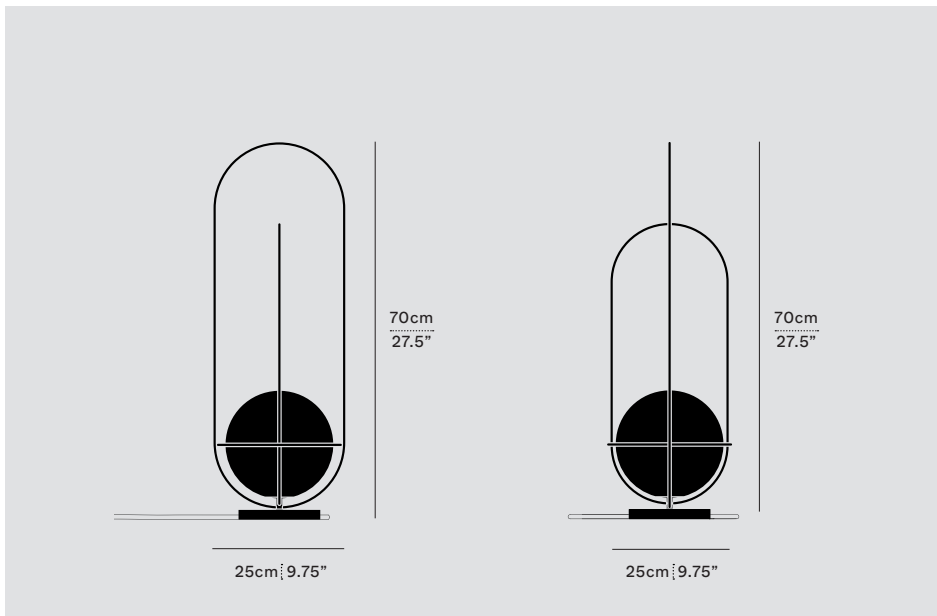

TABLE

Designed by Lukas Peet

2015

ORB-T-BK-120

A-N-D.COM

TYPE

Table

MATERIALS

Steel, Etched Glass

MANUFACTURED

Canada

DIMENSIONS

70cm x 25cm / 27.5" x 9.75"

TECHNICAL INFORMATION

Input Voltage

110-120V, 220-240V

Lamping

4W 3000 K G9 LED (Max. 5W)

Lumens

351 lumens delivered

Controls

Hand dimmer switch included

FINISHES

Black (BK)

SERIES

TYPE

FINISH

VOLTAGE IN

ORB

T

- BK (BLACK)
 WH (WHITE)
 GD (GOLD)

- 120
 230