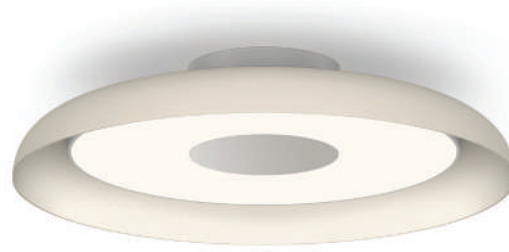

NIVÉL FLUSH

DESCRIPTION

Nivel's pure and elegant silhouette features a colorful pallet of spun shade forms combined with a flat panel LED light engine. Nivel flush can be mounted in both ceiling and wall situations Available in 2 sizes: 15"(38cm) and 22" (56cm) and 6 powder coated finishes in Matte White, Terracotta, Forest Green, Slate Blue, Espresso and textured black paired with a white canopy assembly.

FIXTURE TYPE

Wall/Ceiling

LIGHT SOURCE

LED Flat-Panel

LIGHT CONTROL

Hard-wired, dimmable

Compatible with TRIAC/ELV and 0-10V dimmers

Dali compatibility upon request

FEATURES

Full-range dim

SPECIFICATIONS

Voltage: 120-240V 50/60Hz

Power Consumption: 10.5W

Color Temperature: 2700K

Luminosity: 740 Lumens

Luminaire Efficacy: 70 Lumens/Watt

Color Rendition Index: 90 CRI

Title 20 compliant

50K hour lifespan

CERTIFICATIONS

FINISHES

SHADE