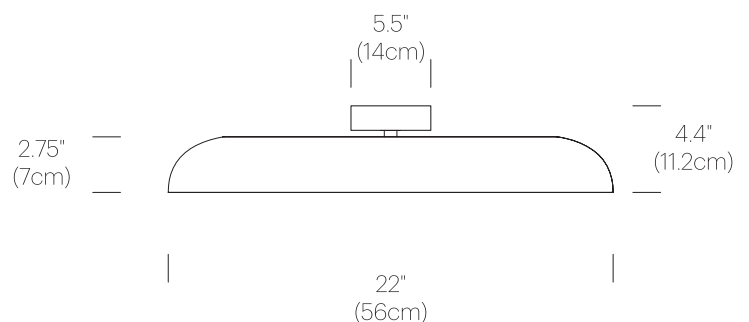

NIVÉL FLUSH

DESCRIPTION

Nivel's pure and elegant silhouette features a colorful pallet of spun shade forms combined with a flat panel LED light engine. Nivel flush can be mounted in both ceiling and wall situations Available in 2 sizes: 15"(38cm) and 22" (56cm) and 6 powder coated finishes in Matte White, Terracotta, Forest Green, Slate Blue, Espresso and textured black paired with a white canopy assembly.

TERRACOTTA

FORREST

SLATE BLUE

ESPRESSO

DIMENSIONS

NIVÉL FLUSH

PRODUCT CODES (ENTER LAMP SIZE IN BLANK SPACE)

Nivel Flush	Black Shade:	NIVE FSH	BLK
Nivel Flush	Slate Shade:	NIVE FSH	BLU
Nivel Flush	Espresso Shade:	NIVE FSH	BRN
Nivel Flush	Forest Shade:	NIVE FSH	GRN
Nivel Flush	Terracotta Shade:	NIVE FSH	TER
Nivel Flush	White Shade:	NIVE FSH	WHT

PACKAGING WEIGHT AND DIMENSIONS

Nivel Flush 15	7LBS	17" X 17" X 5"
	3KG	43cm X 43cm X 12cm
Nivel Flush 22	11LBS	24" X 24" X 6"
	5KG	60cm X 60cm X 15cm

NOTES

Custom requests can be considered on volume orders