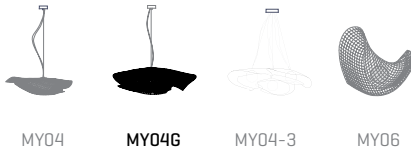

## emotional light

mytilus collection

ref. MY04G