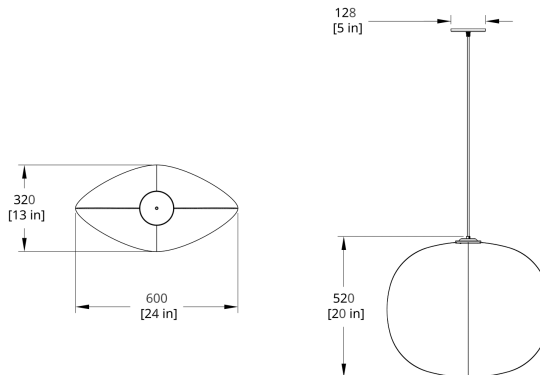

DRAWINGS

MP-N Mori Nut Pendant Dimension

Mori Pendant

Pendants

YOUR PRODUCT CODE

MP- - - - -

DESCRIPTION

This super simple, organic, glowing pendant is distinguished by its pared-down silhouette. A simple wire frame is fully cocooned in woven threads, then sprayed with a matte lacquer finish. The resulting shade emits a lantern-like, ambient light.

MATERIALS

Resilient webbed TPU skin over wire frame.
Finished with durable matte lacquer.

PRODUCT DIMENSIONS

Squash 24 L x 24 W x 21 in H | Gourd 13 L x 13 W x 17 in H | Nut 24 L x 13 W x 20 in H

PRODUCT WEIGHT

2.5 lbs / 1.1 kg