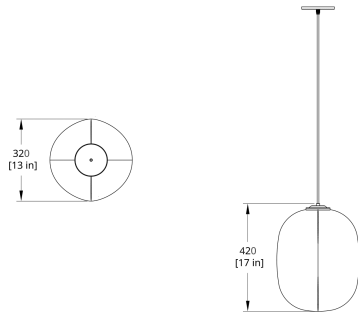

SUSPENSION

White 5" round flat canopy
 Standard 72" white cord
 Standard Hang Height 66"
 Minimum Hang Height 6"
 Cord extension available (up to 150")
 Field trimmable

LED LIFESPAN

50k hours

SPECIFICATION LOGIC

MATERIALS

Resilient webbed TPU skin over wire frame.
 Finished with durable matte lacquer.

PRODUCT DIMENSIONS

Squash 24 L x 24 W x 21 in H | Gourd 13 L x 13 W x 17 in H | Nut 24 L x 13 W x 20 in H

PRODUCT WEIGHT

2.5 lbs / 1.1 kg

MP-G Mori Gourd Pendant Dimension

MP-S Mori Squash Pendant Dimension