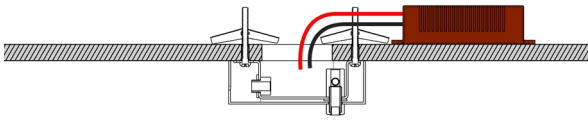

Canopy Options

Drywall ceiling canopy

The LED driver will be inside the drywall ceiling.
Black/White powder coated
11 x 5,5 x 3,5cm

Meta Parallel Black