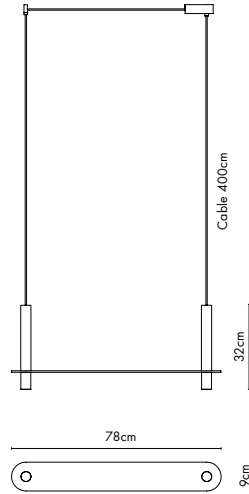

PV140

PV140-bl

PV140-br

Code SKU	PV140 PV140-bl PV140-br
Handcrafted in	Mexico
Size	see next page
Weight	Black 5kg Grey white 5kg Brass 7,2kg
Packaging	86 x 20 x 13 cm Black 5,3kg Grey white 5,3kg Brass 7,9kg
Lead time	10 - 12 weeks
Light source	Incl. 2x 7W LED COB total 1200lm 2700K 90CRI warm white TRIAC dimmable
Voltage	110V / 240V
Cable	Black - 400cm PVC black extensions on request Brass - 400cm PVC black extensions on request Grey white - 400cm PVC white extensions on request
Material	Black - volcanic rock powder coated aluminium black Grey white - fiorito stone, powder coated aluminium light grey Brass - fiorito stone Hand polished brass
Special finishes	on request / MOQ 10pc
Assembly	required
IP rating	IP20 / indoor use only
Certification	NOM CEE

Measurements Meta Parallel PV140

Please be aware that Meta Parallel aluminum and brass have different measurements when using our 3D models.

Black / Grey white

Brass

Black finish

Black matt powder coated and volcanic rock