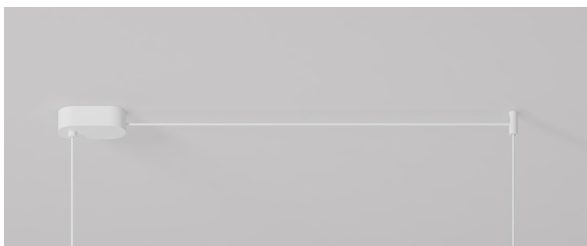

Meta Parallel 140

davidpompa

Meta Parallel suspends its elements in a horizontal plane. The metal element becomes a new visual object that reinforces balance and tension. Enclosed volcanic stones placed at a defined distance are much more than the sum of their parts. The canopy starts a conversation between function and aesthetics, creating a unique integrated piece. A sculpture with its own language.

Grey white finish

Soft white matt powder coated and fiorito stone

Brass polished finish

Hand polished brass honey colored fiorito stone

The hand polished solid brass will naturally oxidate and reflect the language of time. All surfaces are unsealed, exposure to air and being handled with bare hands will tarnish the pieces upon time.

Canopy Options

Drywall ceiling canopy

The LED driver will be inside the drywall ceiling.
 Black/White powder coated
 11 x 5,5 x 3,5cm

Meta Parallel Black

Meta Parallel White

Concrete ceiling canopy

The LED driver will be inside the canopy.
 Black/White powder coated
 Ø15 x 4cm