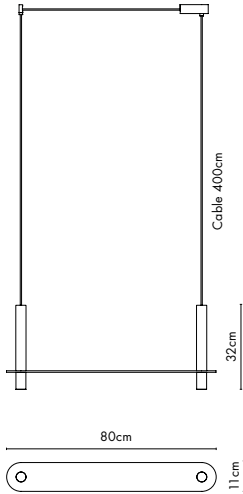

Meta Parallel 140

davidpompa

Meta Parallel suspends its elements in a horizontal plane. The metal element becomes a new visual object that reinforces balance and tension. Enclosed volcanic stones placed at a defined distance are much more than the sum of their parts. The canopy starts a conversation between function and aesthetics, creating a unique integrated piece. A sculpture with its own language.

PV140

PV140-bl

PV140-br

Code SKU	PV140 PV140-bl PV140-br
Handcrafted in	Mexico
Size	see next page
Weight	Black 5kg Grey white 5kg Brass 7,2kg
Packaging	86 x 20 x 13 cm Black 5,3kg Grey white 5,3kg Brass 7,9kg
Lead time	10 - 12 weeks
Light source	Incl. 2x 7W LED COB total 1200lm 2700K 90CRI warm white TRIAC dimmable
Voltage	110V / 240V
Cable	Black - 400cm PVC black extensions on request Brass - 400cm PVC black extensions on request Grey white - 400cm PVC white extensions on request
Material	Black - volcanic rock powder coated aluminium black Grey white - fiorito stone, powder coated aluminium light grey Brass - fiorito stone Hand polished brass
Special finishes	on request / MOQ 10pc
Assembly	required
IP rating	IP20 / indoor use only
Certification	NOM CEE

Measurements Meta Parallel PV140

Please be aware that Meta Parallel aluminum and brass have different measurements when using our 3D models.

Black / Grey white

Brass

Black finish

Black matt powder coated and volcanic rock