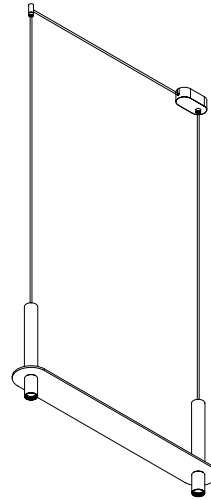

Meta Parallel 140

davidpompa

Meta Parallel suspends its elements in a horizontal plane. The metal element becomes a new visual object that reinforces balance and tension. Enclosed volcanic stones placed at a defined distance are much more than the sum of their parts. The canopy starts a conversation between function and aesthetics, creating a unique integrated piece. A sculpture with its own language.

PV140

PV140-bl

PV140-br

Code SKU	PV140 PV140-bl PV140-br
Handcrafted in	Mexico
Size	see next page
Weight	Black 5kg Grey white 5kg Brass 7,2kg
Packaging	86 x 20 x 13 cm Black 5,3kg Grey white 5,3kg Brass 7,9kg
Lead time	10 - 12 weeks
Light source	Incl. 2x 7W LED COB total 1200lm 2700K 90CRI warm white TRIAC dimmable
Voltage	110V / 240V
Cable	Black - 400cm PVC black extensions on request Brass - 400cm PVC black extensions on request Grey white - 400cm PVC white extensions on request
Material	Black - volcanic rock powder coated aluminium black Grey white - fiorito stone, powder coated aluminium light grey Brass - fiorito stone Hand polished brass
Special finishes	on request / MOQ 10pc
Assembly	required
IP rating	IP20 / indoor use only
Certification	NOM CEE

Measurements Meta Parallel PV140

Please be aware that Meta Parallel aluminum and brass have different measurements when using our 3D models.

Black / Grey white

Brass

Black finish

Black matt powder coated and volcanic rock