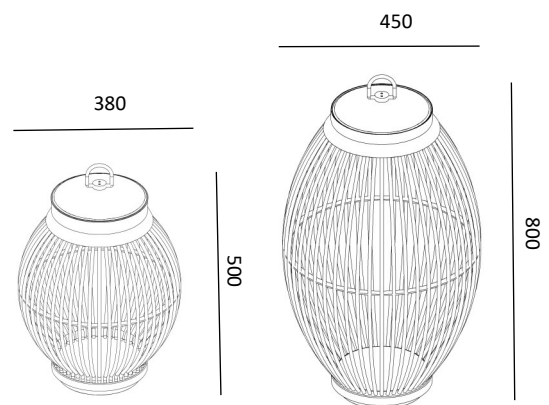

Technical datas

Class	I
Power	4 W
Luminous flux	400 lm
Optics	100°
Breakage resistance	IK 08

Colors

Inox

IN

Browntech

BT

Product description

Body completely in stainless steel AISI 316L

Opal diffuser

Availbale H500mm and H700mm

Supplied with 5 m cable and plug power supply

Available LED 2200K, 2700K and 3000K

Technical drawing

MEMM1D2

MEMM1D1