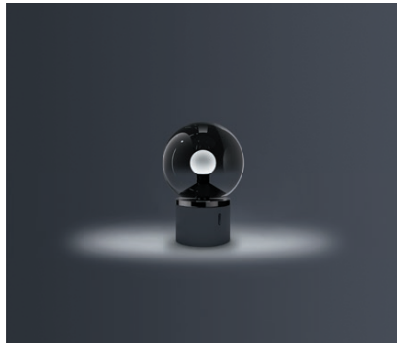

Luna pura lighting effects

tablelight

indirect, glare-free tablelight
(Occhio fireball optic)

light source: Occhio fireball

luminous flux : high color max. 7 W 160 lm