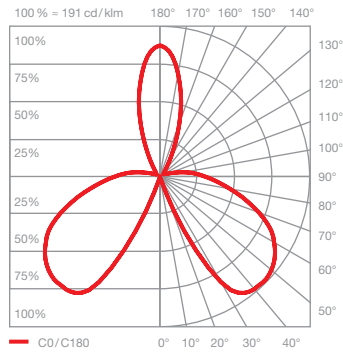

Luna pura lighting effects

tablelight

indirect, glare-free tablelight
(Occhio fireball optic)

light source: Occhio fireball

luminous flux : high color max. 7 W 160 lm