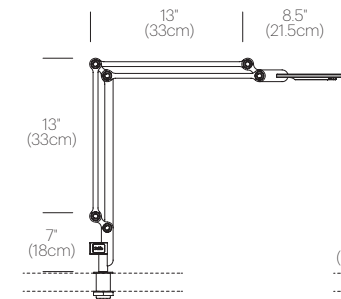

SPECIFICATIONS

- Voltage: 120-240V 50-60Hz
- Power Consumption: 7.5W
- Color Temperature: 3000K
- Luminosity: 350 Lumens
- Luminaire efficacy: 47 Lumens/Watt
- Color Rendition Index: 90 CRI
- 50K hour lifespan
- Cable length: 8' (244cm)
- Global multi-plug adapter available
- 1 year warranty

CERTIFICATIONS

PACKAGING WEIGHT AND DIMENSIONS

Link Clamp Small:	3.4LBS	33.5" X 7" X 4.5"
	1.5KGS	85cm X 18cm X 11cm
Link Clamp Medium:	3.6LBS	33" X 6.5" X 4.5"
	1.6KGS	84cm X 17cm X 11cm

NOTES

- Occupancy sensor model available upon request
- Custom requests can be considered on volume orders
- Link USB sold separately

FINISHES

DIMENSIONS

LINK MEDIUM CLAMP

LINK SMALL CLAMP

LINK USB PORT ADD-ON

LINK MEDIUM SURFACE MOUNT

LINK SMALL SURFACE MOUNT

SURFACE MOUNT AVAILABLE FOR 2-1/2" (5-3cm) AND 1.2-3" (3-7.6cm) WORKSURFACES