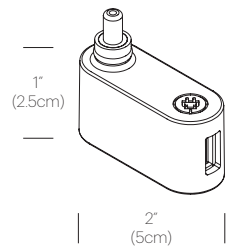

LIGHT CONTROL

Rocker switch (high, low, off)

FEATURES

- 360° rotation at base
- Full-range height adjustability
- 180° front to back head tilt
- Advanced LED array eliminates multiple shadows
- Hi-low dim control
- Ships flat-packed
- OCC model available upon request

CERTIFICATIONS

PACKAGING WEIGHT AND DIMENSIONS

Link Clamp Small:	3.4LBS	33.5" X 7" X 4.5"
	1.5KGS	85cm X 18cm X 11cm
Link Clamp Medium:	3.6LBS	33" X 6.5" X 4.5"
	1.6KGS	84cm X 17cm X 11cm

NOTES

- Occupancy sensor model available upon request
- Custom requests can be considered on volume orders
- Link USB sold separately

FINISHES

DIMENSIONS

LINK MEDIUM CLAMP

LINK SMALL CLAMP

LINK USB PORT ADD-ON

LINK MEDIUM SURFACE MOUNT

LINK SMALL SURFACE MOUNT

SURFACE MOUNT AVAILABLE FOR 2-1/2" (5-3cm) AND 1.2-3" (3-7.6cm) WORKSURFACES