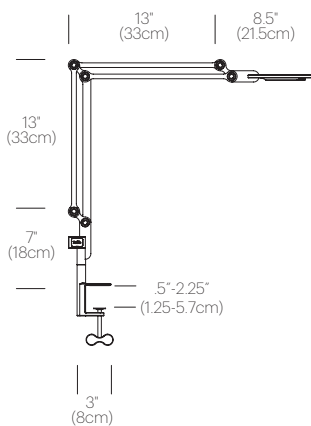

LIGHT CONTROL

Rocker switch (high, low, off)

FEATURES

- 360° rotation at base
- Full-range height adjustability
- 180° front to back head tilt
- Advanced LED array eliminates multiple shadows
- Hi-low dim control
- Ships flat-packed
- OCC model available upon request

SPECIFICATIONS

- Voltage: 120-240V 50-60Hz
- Power Consumption: 7.5W
- Color Temperature: 3000K
- Luminosity: 350 Lumens
- Luminaire efficacy: 47 Lumens/Watt
- Color Rendition Index: 90 CRI
- 50K hour lifespan
- Cable length: 8' (244cm)
- Global multi-plug adapter available
- 1 year warranty

CERTIFICATIONS

PACKAGING WEIGHT AND DIMENSIONS

Link Clamp Small:	3.4LBS	33.5" X 7" X 4.5"
	1.5KGS	85cm X 18cm X 11cm
Link Clamp Medium:	3.6LBS	33" X 6.5" X 4.5"
	1.6KGS	84cm X 17cm X 11cm

NOTES

- Occupancy sensor model available upon request
- Custom requests can be considered on volume orders
- Link USB sold separately

FINISHES

DIMENSIONS

LINK MEDIUM CLAMP

LINK SMALL CLAMP

LINK USB PORT ADD-ON

LINK MEDIUM SURFACE MOUNT

LINK SMALL SURFACE MOUNT

SURFACE MOUNT AVAILABLE FOR 2-1/2" (5-3cm) AND 1.2-3" (3-7.6cm) WORKSURFACES