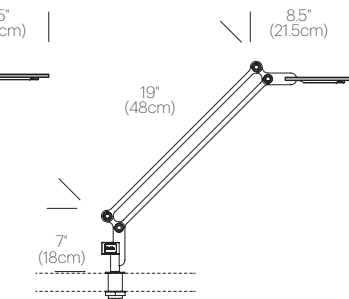

LIGHT CONTROL

Rocker switch (high, low, off)

FEATURES

- 360° rotation at base
- Full-range height adjustability
- 180° front to back head tilt
- Advanced LED array eliminates multiple shadows
- Hi-low dim control
- Ships flat-packed
- OCC model available upon request

CERTIFICATIONS

PACKAGING WEIGHT AND DIMENSIONS

Link Clamp Small:	3.4LBS	33.5" X 7" X 4.5"
	1.5KGS	85cm X 18cm X 11cm
Link Clamp Medium:	3.6LBS	33" X 6.5" X 4.5"
	1.6KGS	84cm X 17cm X 11cm

NOTES

- Occupancy sensor model available upon request
- Custom requests can be considered on volume orders
- Link USB sold separately

FINISHES

DIMENSIONS

LINK MEDIUM CLAMP

LINK SMALL CLAMP

LINK USB PORT ADD-ON

LINK MEDIUM SURFACE MOUNT

LINK SMALL SURFACE MOUNT

SURFACE MOUNT AVAILABLE FOR 2-1/2" (5-3cm) AND 1.2-3" (3-7.6cm) WORKSURFACES