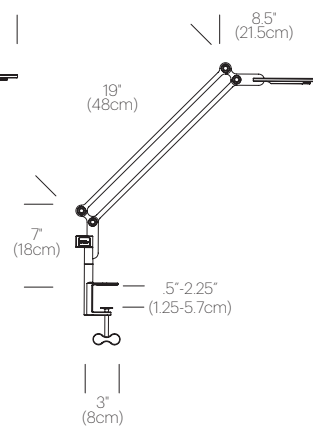

LIGHT CONTROL

Rocker switch (high, low, off)

FEATURES

- 360° rotation at base
- Full-range height adjustability
- 180° front to back head tilt
- Advanced LED array eliminates multiple shadows
- Hi-low dim control
- Ships flat-packed
- OCC model available upon request

SPECIFICATIONS

- Voltage: 120-240V 50-60Hz
- Power Consumption: 7.5W
- Color Temperature: 3000K
- Luminosity: 350 Lumens
- Luminaire efficacy: 47 Lumens/Watt
- Color Rendition Index: 90 CRI
- 50K hour lifespan
- Cable length: 8' (244cm)
- Global multi-plug adapter available
- 1 year warranty

CERTIFICATIONS

PACKAGING WEIGHT AND DIMENSIONS

Link Clamp Small:	3.4LBS	33.5" X 7" X 4.5"
	1.5KGS	85cm X 18cm X 11cm
Link Clamp Medium:	3.6LBS	33" X 6.5" X 4.5"
	1.6KGS	84cm X 17cm X 11cm

NOTES

- Occupancy sensor model available upon request
- Custom requests can be considered on volume orders
- Link USB sold separately

FINISHES

DIMENSIONS

LINK MEDIUM CLAMP

LINK SMALL CLAMP

LINK USB PORT ADD-ON

LINK MEDIUM SURFACE MOUNT

LINK SMALL SURFACE MOUNT

SURFACE MOUNT AVAILABLE FOR 2-1/2" (5-3cm) AND 1.2-3" (3-7.6cm) WORKSURFACES