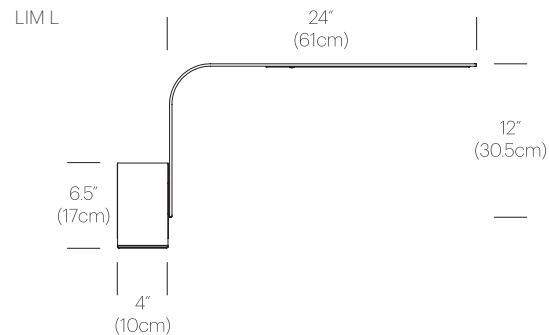

SPECIFICATIONS

Voltage: 120-240V 50-60Hz
Power consumption: 7W
Color temperature: 3000K
Luminosity: 325 Lumens
Luminaire efficacy: 46 Lumens/Watt
Color Rendition Index: 85 CRI
50K Hour lifespan
Cable length: 10' (304cm)
Global multi-plug adapter available

CERTIFICATIONS

FINISHES

BRUSHED ALUMINUM

GRAPHITE

WHITE

DIMENSIONS

PRODUCT CODES

LIM L Table Brushed Silver:	LIM L TBL SLV BR
LIM L Table Black:	LIM L TBL BLK
LIM L Table White:	LIM L TBL WHT
LIM C Brushed Silver:	LIM C SLV
LIM C Black:	LIM C BLK
LIM C White:	LIM C WHT

PACKAGING WEIGHT AND DIMENSIONS

LIM:	8.95LBS	25.5" X 13.5" X 2.5"
	4.1KGS	65cm X 34cm X 6cm

NOTES

Occupancy sensor model available upon request
Custom requests can be considered on volume orders

Pablo