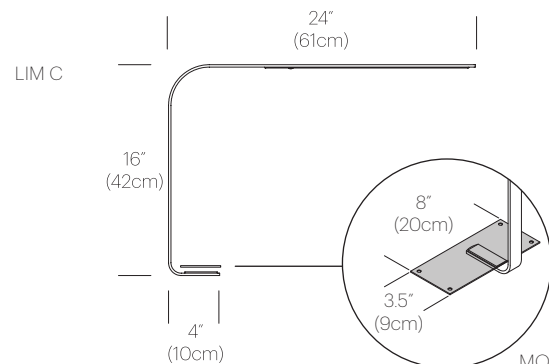

SPECIFICATIONS

Voltage: 120-240V 50-60Hz
Power consumption: 7W
Color temperature: 3000K
Luminosity: 325 Lumens
Luminaire efficacy: 46 Lumens/Watt
Color Rendition Index: 85 CRI
50K Hour lifespan
Cable length: 10' (304cm)
Global multi-plug adapter available

CERTIFICATIONS

FINISHES

BRUSHED ALUMINUM

GRAPHITE

WHITE

DIMENSIONS

PRODUCT CODES

LIM L Table Brushed Silver:	LIM L TBL SLV BR
LIM L Table Black:	LIM L TBL BLK
LIM L Table White:	LIM L TBL WHT
LIM C Brushed Silver:	LIM C SLV
LIM C Black:	LIM C BLK
LIM C White:	LIM C WHT

PACKAGING WEIGHT AND DIMENSIONS

LIM:	8.95LBS	25.5" X 13.5" X 2.5"
	4.1KGS	65cm X 34cm X 6cm

NOTES

Occupancy sensor model available upon request
Custom requests can be considered on volume orders

Pablo