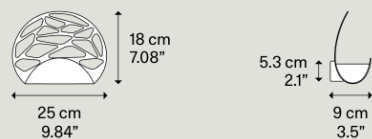

Kelly, design by Andrea Tosetto, 2015

Wall lamp

Kelly

Light source Sorgente luminosa

LED
» 2700 K
» 15 W/1750 lm
» 220-220 V
» CRI 92
» MacAdam 3-Step

LED included
LED incluso

Metal structure Montatura in metallo

● Matte White - 9010
● Bianco Opaco - 9010

● Coppery Bronze
● Bronzo Ramato

Code Codice

14150 1027

14150 3527

Net weight/Peso netto: 0.8 kg

Pack/Colli: 1