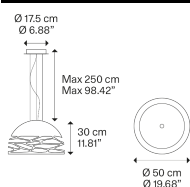

Kelly small dome 50

Light source

E27 LED W / L max 12 cm
3x 25 W W / L max 4,72"

Structure: Metal

-  Matte White – 9010
-  Matte Black – 9005
-  Coppery Bronze
-  Matte Champagne

Diffuser: Glass

-  Polished White 14126 1000
-  Polished White 14126 2000
-  Polished White 14126 3500
-  Polished White 14126 4500

Code

Net weight: 6.00 kg

Parcels: 1

Connectable directly to a 4" Standard J-Box

Kelly small dome 50

E27 LED W / L max 12 cm
3x 25 W W / L max 4,72"

Photometric data