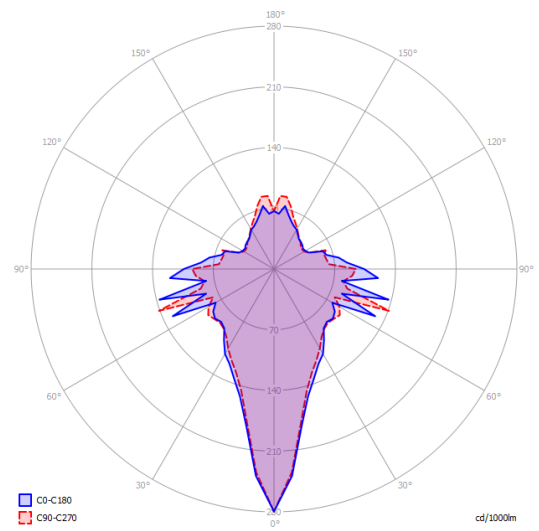

Jefferson mini

LED
2700 K
3 W
450 lm
350 mA
CRI 90
MacAdam 3-Step

Photometric data

Options of Jefferson

Jefferson small