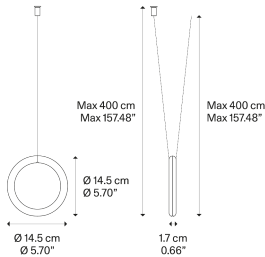

IVY V,
Design by Vittorio Massimo

Model IVY V

IVY is a minimal, geometric lighting piece composed of a ring hanging on a cable, which gives power to a made to measure LED module. Designed with single and double cables (IVY I and IVY V respectively), IVY responds to the need for flexibility, an increasingly contemporary theme in architectural practice and restoration, allowing the luminaire to be released from its ceiling derivation.

IVY V

Light source

LED
2700 K
5 W
450 lm
220-240 V
CRI 90
MacAdam 3-Step

or

LED
3000 K
5 W
480 lm
220-240 V
CRI 90
MacAdam 3-Step

LED and driver included

Structure: Metal

● Matte Black – 9005
● Matte Champagne
● Terra