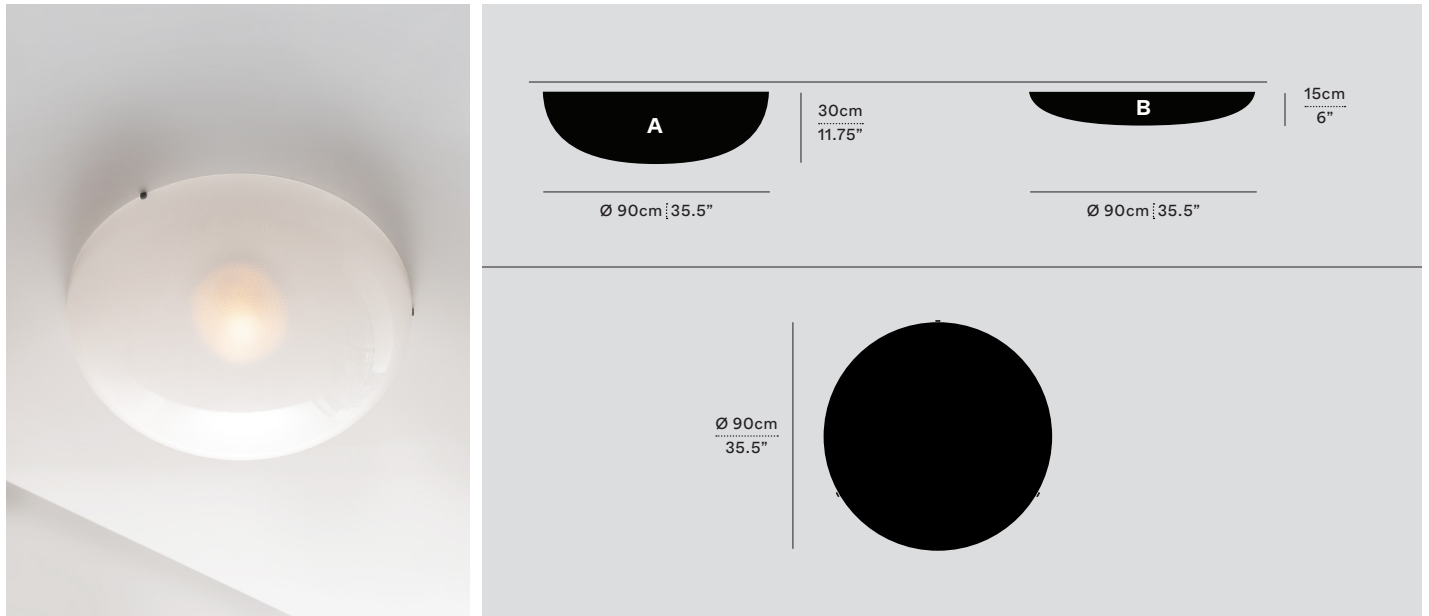

IRIS 90 — CW

A—N—D

CEILING/WALL

Designed by Caine Heintzman

2023

IRI-90-CW-A-BLK-27-ELV-120

A-N-D.COM

TYPE

Ceiling/Wall

DIMENSIONS

A: Ø 90cm x 30cm / Ø 35.5" x 11.75"

B: Ø 90cm x 15cm / Ø 35.5" x 6"

3D MODELS ON A-N-D.COM

REVIT, IES, DWG, 3DS, Rhino, Sketchup

CERTIFICATIONS

Application: dry indoor location only

MATERIALS

Aluminum, Acrylic

TECHNICAL INFORMATION

Input Voltage

110–120V, 220–240V, 110–277V

Lamping

Static CCT: 7W 35V DC LED

DW CCT: 10W 35V DC LED

CRI 90+, 50,000 hours

Controls

Phase dimming, 0–10V, DALI

COLOUR TEMPERATURE OPTIONS

DIM TO WARM

Warm / DIM - Bright / DIM +

MANUFACTURED

Canada

FINISHES

Black (BLK) Silver (SLV)

LENS FINISH

Clear (CLR)

For custom finishes, please inquire.

SERIES	SIZE	TYPE	SHADE	FINISH	CCT	PS	VOLTAGE IN
IRI	90	CW	☐ A	☐ BLK (BLACK)	☐ 27 (2700K)	☐ ELV	☐ 120
			☐ B	☐ SLV (SILVER)	☐ 30 (3000K)	☐ O10	☐ 230
					☐ 35 (3500K)	☐ DAL	☐ 277*
					☐ DW (DIM TO WARM)		

*277 only available with 010