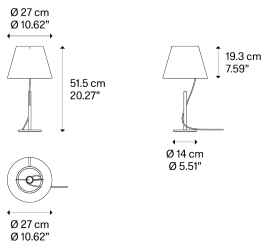

Hover,
Design by YOY

Model Hover table

The *Hover* table and floor lamps feature a lamp shade that looks as if it is detached from the base, connected seamlessly by a single cable that runs through the stem and comes out of the other end. The end result creates an illusion that the light source is almost weightless and floating in the air, like a balloon.

Hover table

Light source

LED
2700 K
6,5 W
1000 lm
5V
2A
CRI 90
MacAdam 3-Step

LED and driver included

Structure: Metal

Matte White

Diffuser: Paper

Matte White

Code

18480 1027

Net weight: 1.68 kg

Parcels: 1

CE

IP20

Energy Saving

Touch Dim