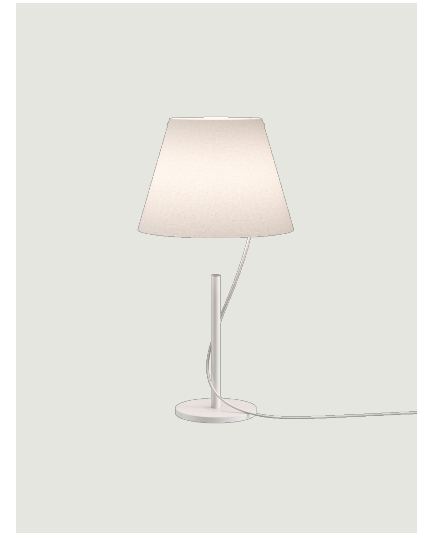

Hover,
Design by YOY

Model Hover table

The *Hover* table and floor lamps feature a lamp shade that looks as if it is detached from the base, connected seamlessly by a single cable that runs through the stem and comes out of the other end. The end result creates an illusion that the light source is almost weightless and floating in the air, like a balloon.

Hover table

Light source

LED
2700 K
6,5 W
1000 lm
5V
2A
CRI 90
MacAdam 3-Step

LED and driver included

Structure: Metal

Matte White

Diffuser: Paper

Matte White

Code

18480 1027

Net weight: 1.68 kg

Parcels: 1

CE

IP20

Energy Saving

Touch Dim