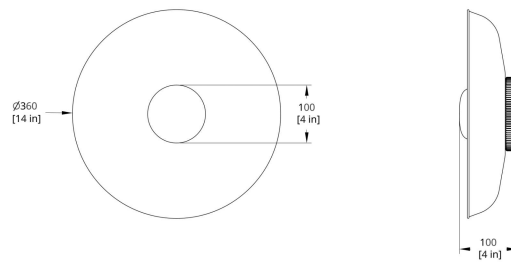

MATERIALS

Opal blown glass, spun steel

PRODUCT DIMENSIONS

Bare Shade 5 in dia x 4 in D | Small Shade 8 in dia x 4 in D | Medium Shade 14 in dia x 4 in D | Large Shade 21 in dia x 4 in D. Please note the Large glass diffuser is 6 in height.

PRODUCT WEIGHT

1~4.5 lbs / 0.5~2.1 kg depends on shade & globe variant

PERFORMANCE

Delivered Lumens 658 lm
 Power Consumption 9W
 Luminous Efficacy 74.9 lm/W
 Full detail in [photometry summary](#)

CERTIFICATION

IP RATING

IP 65	IP65
-------	------

DRAWINGS

HS-21-A Hoist Sconce Small Diffuser Dimension

HS-21-B Hoist Sconce Large Diffuser Dimension

HS-14-A Hoist Sconce Small Diffuser Dimension

HS-14-B Hoist Sconce Large Diffuser Dimension

HS-8-A Hoist Sconce Small Diffuser Dimension

HS-8-B Hoist Sconce Large Diffuser Dimension

HS-0-A Hoist Sconce Bare Small Diffuser Dimension

HS-0-B Hoist Sconce Bare Large Diffuser Dimension