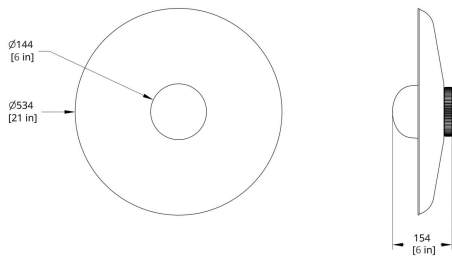

MATERIALS

Opal blown glass, spun steel

PRODUCT DIMENSIONS

Bare Shade 5 in dia x 4 in D | Small Shade 8 in dia x 4 in D | Medium Shade 14 in dia x 4 in D | Large Shade 21 in dia x 4 in D. Please note the Large glass diffuser is 6 in height.

PRODUCT WEIGHT

1~4.5 lbs / 0.5~2.1 kg depends on shade & globe variant

PERFORMANCE

Delivered Lumens 658 lm
 Power Consumption 9W
 Luminous Efficacy 74.9 lm/W
 Full detail in [photometry summary](#)

CERTIFICATION

IP RATING

IP 65	IP65
-------	------

DRAWINGS

HS-21-A Hoist Sconce Small Diffuser Dimension

HS-21-B Hoist Sconce Large Diffuser Dimension

HS-14-A Hoist Sconce Small Diffuser Dimension

HS-14-B Hoist Sconce Large Diffuser Dimension

HS-8-A Hoist Sconce Small Diffuser Dimension

HS-8-B Hoist Sconce Large Diffuser Dimension

HS-0-A Hoist Sconce Bare Small Diffuser Dimension

HS-0-B Hoist Sconce Bare Large Diffuser Dimension