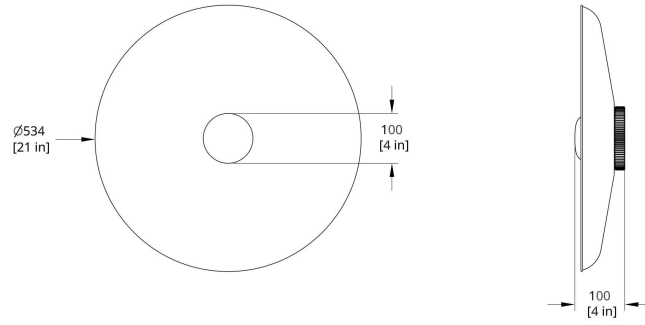

MATERIALS

Opal blown glass, spun steel

PRODUCT DIMENSIONS

Bare Shade 5 in dia x 4 in D | Small Shade 8 in dia x 4 in D | Medium Shade 14 in dia x 4 in D | Large Shade 21 in dia x 4 in D. Please note the Large glass diffuser is 6 in height.

PRODUCT WEIGHT

1~4.5 lbs / 0.5~2.1 kg depends on shade & globe variant

PERFORMANCE

Delivered Lumens 658 lm
 Power Consumption 9W
 Luminous Efficacy 74.9 lm/W
 Full detail in [photometry summary](#)

CERTIFICATION

IP RATING

IP 65	IP65
-------	------

DRAWINGS

HS-21-A Hoist Sconce Small Diffuser Dimension

HS-21-B Hoist Sconce Large Diffuser Dimension

HS-14-A Hoist Sconce Small Diffuser Dimension

HS-14-B Hoist Sconce Large Diffuser Dimension