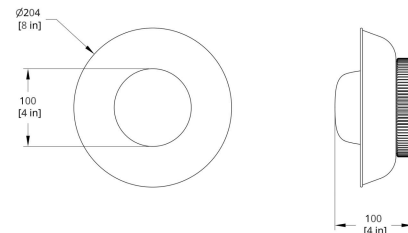

MATERIALS

Opal blown glass, spun steel

PRODUCT DIMENSIONS

Bare Shade 5 in dia x 4 in D | Small Shade 8 in dia x 4 in D | Medium Shade 14 in dia x 4 in D | Large Shade 21 in dia x 4 in D. Please note the Large glass diffuser is 6 in height.

PRODUCT WEIGHT

1~4.5 lbs / 0.5~2.1 kg depends on shade & globe variant

PERFORMANCE

Delivered Lumens 658 lm
 Power Consumption 9W
 Luminous Efficacy 74.9 lm/W
 Full detail in [photometry summary](#)

CERTIFICATION

IP RATING

IP 65	IP65
-------	------

DRAWINGS

HS-21-A Hoist Sconce Small Diffuser Dimension

HS-21-B Hoist Sconce Large Diffuser Dimension

HS-14-A Hoist Sconce Small Diffuser Dimension

HS-14-B Hoist Sconce Large Diffuser Dimension

HS-8-A Hoist Sconce Small Diffuser Dimension

HS-8-B Hoist Sconce Large Diffuser Dimension

HS-0-A Hoist Sconce Bare Small Diffuser Dimension

HS-0-B Hoist Sconce Bare Large Diffuser Dimension