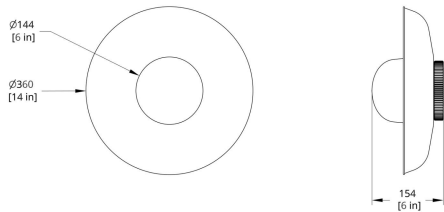

MATERIALS

Opal blown glass, spun steel

PRODUCT DIMENSIONS

Bare Shade 5 in dia x 4 in D | Small Shade 8 in dia x 4 in D | Medium Shade 14 in dia x 4 in D | Large Shade 21 in dia x 4 in D. Please note the Large glass diffuser is 6 in height.

PRODUCT WEIGHT

1~4.5 lbs / 0.5~2.1 kg depends on shade & globe variant

PERFORMANCE

Delivered Lumens 658 lm
 Power Consumption 9W
 Luminous Efficacy 74.9 lm/W
 Full detail in [photometry summary](#)

CERTIFICATION

IP RATING

IP 65	IP65
-------	------

DRAWINGS

HS-21-A Hoist Sconce Small Diffuser Dimension

HS-21-B Hoist Sconce Large Diffuser Dimension

HS-14-A Hoist Sconce Small Diffuser Dimension

HS-14-B Hoist Sconce Large Diffuser Dimension

HS-8-A Hoist Sconce Small Diffuser Dimension

HS-8-B Hoist Sconce Large Diffuser Dimension

HS-0-A Hoist Sconce Bare Small Diffuser Dimension

HS-0-B Hoist Sconce Bare Large Diffuser Dimension