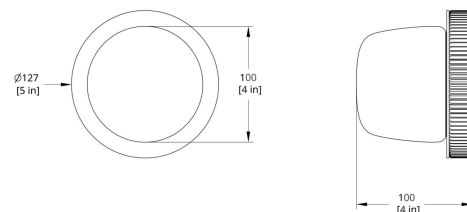

MATERIALS

Opal blown glass, spun steel

PRODUCT DIMENSIONS

Bare Shade 5 in dia x 4 in D | Small Shade 8 in dia x 4 in D | Medium Shade 14 in dia x 4 in D | Large Shade 21 in dia x 4 in D. Please note the Large glass diffuser is 6 in height.

PRODUCT WEIGHT

1~4.5 lbs / 0.5~2.1 kg depends on shade & globe variant

PERFORMANCE

Delivered Lumens 658 lm
 Power Consumption 9W
 Luminous Efficacy 74.9 lm/W
 Full detail in [photometry summary](#)

CERTIFICATION

IP RATING

IP 65	IP65
-------	------

DRAWINGS

HS-21-A Hoist Sconce Small Diffuser Dimension

HS-21-B Hoist Sconce Large Diffuser Dimension

HS-14-A Hoist Sconce Small Diffuser Dimension

HS-14-B Hoist Sconce Large Diffuser Dimension

HS-8-A Hoist Sconce Small Diffuser Dimension

HS-8-B Hoist Sconce Large Diffuser Dimension

HS-0-A Hoist Sconce Bare Small Diffuser Dimension

HS-0-B Hoist Sconce Bare Large Diffuser Dimension