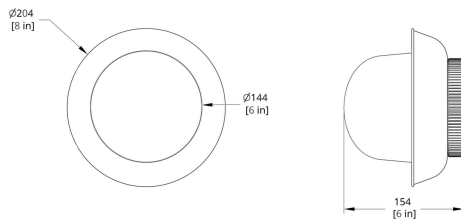

MATERIALS

Opal blown glass, spun steel

PRODUCT DIMENSIONS

Bare Shade 5 in dia x 4 in D | Small Shade 8 in dia x 4 in D | Medium Shade 14 in dia x 4 in D | Large Shade 21 in dia x 4 in D. Please note the Large glass diffuser is 6 in height.

PRODUCT WEIGHT

1~4.5 lbs / 0.5~2.1 kg depends on shade & globe variant

PERFORMANCE

Delivered Lumens 658 lm
 Power Consumption 9W
 Luminous Efficacy 74.9 lm/W
 Full detail in [photometry summary](#)

CERTIFICATION

IP RATING

IP 65	IP65
-------	------

DRAWINGS

HS-21-A Hoist Sconce Small Diffuser Dimension

HS-21-B Hoist Sconce Large Diffuser Dimension

HS-14-A Hoist Sconce Small Diffuser Dimension

HS-14-B Hoist Sconce Large Diffuser Dimension

HS-8-A Hoist Sconce Small Diffuser Dimension

HS-8-B Hoist Sconce Large Diffuser Dimension

HS-0-A Hoist Sconce Bare Small Diffuser Dimension

HS-0-B Hoist Sconce Bare Large Diffuser Dimension